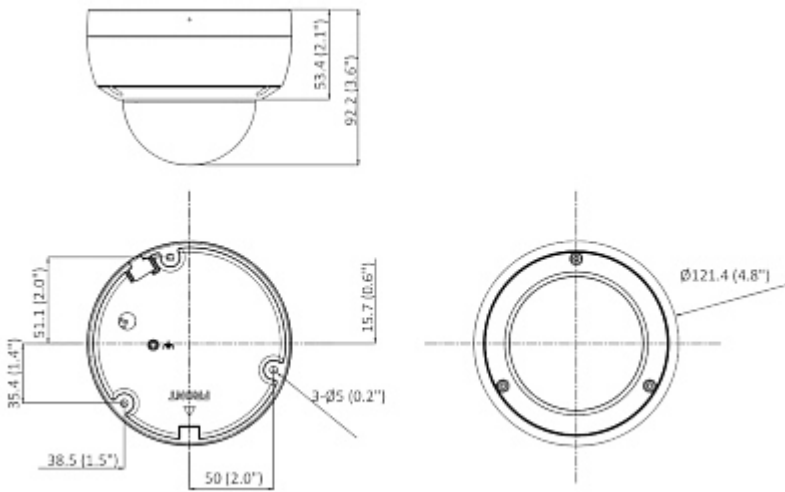

|                       |   |
|-----------------------|---|
| Vandal-proof:         | IK10  |
| Operation temp:       | -30 °C ... 60 °C  |
| Weight:               | 0.55 kg   |
| Dimensions:           | Ø 121 x 92 mm   |
| Supported languages:  | Polish, English, Bulgarian, Croatian, Czech, Danish, Estonian, Finnish, French, Greek, Spanish, Dutch, Lithuanian, Latvian, German, Norwegian, Portuguese, Russian, Romanian, Serbian, Slovak, Slovenian, Swedish, Turkish, Ukrainian, Hungarian, Vietnamese, Italian |
| Manufacturer / Brand: | Hikvision   |
| SAP Code:             | 311315409   |
| Guarantee:            | <b>3 years</b>  |

Camera view after remove the Dome cover:

Memory card slot:

RESET button:

Mounting side view:

Camera dimensions:

In the kit:

PACKAGE

|                                  |                    |
|----------------------------------|--------------------|
| Dimensions (L x W x H): 0x0x0 mm | Gross Weight: 0 kg |
|----------------------------------|--------------------|