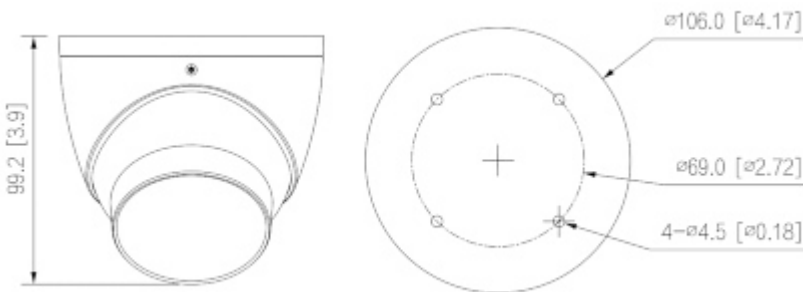

|                        |  |
|------------------------|--|
| Main features:         | <ul style="list-style-type: none"> <li>• Smart Dual Illumination technology - IR or LED illuminator works in night mode. White light will turn on automatically only when an object is detected in the monitored area, which effectively improves image quality</li> <li>• D-WDR - Wide Dynamic Range</li> <li>• Auto White Balance</li> <li>• AGC - Automatic Gain Control</li> <li>• ICR - Movable InfraRed filter</li> <li>• BLC/HLC - Back Light / High Light Compensation</li> <li>• 2D-DNR - Digital Noise Reduction</li> <li>• Privacy zones - max. 8</li> <li>• Mirror - Mirror image</li> <li>• Sharpness - sharper image outlines</li> </ul> |
| Power supply:          | 12 V DC / 380 mA   |
| Power consumption:     | ≤ 4.5 W  |
| Housing:               | Dome, Metal  |
| Color:                 | White  |
| "Index of Protection": | IP67   |
| Vandal-proof:          | —  |
| Operation temp:        | -40 °C ... 60 °C   |
| Weight:                | 0.48 kg  |
| Dimensions:            | Ø 106 x 94 mm  |
| Manufacturer / Brand:  | DAHUA  |
| Guarantee:             | <b>3 years</b>   |

Camera is out from clamping ring:

Dimensions:

Dimensions:

In the kit:

PACKAGE

|                                  |                    |
|----------------------------------|--------------------|
| Dimensions (L x W x H): 0x0x0 mm | Gross Weight: 0 kg |
|----------------------------------|--------------------|