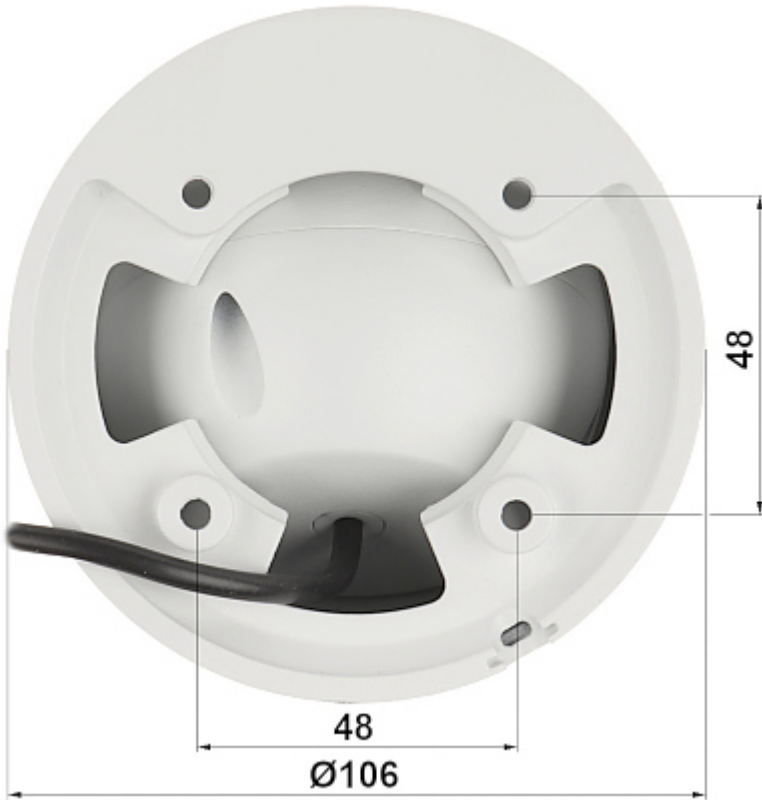

Dimensions: