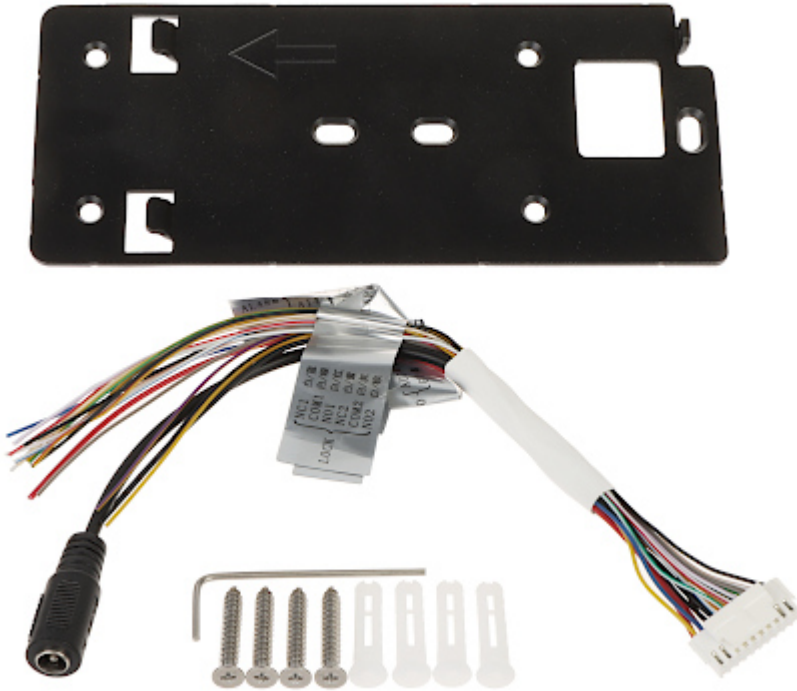

User Manual

Code: DS-KV9503-WBE1

WIRELESS VIDEO DOORPHONE **DS-KV9503-WBE1** Wi-Fi / IP Hikvision

Supported audio formats:	G.711
Alarm inputs:	4 pcs
Alarm outputs:	2 pcs - Relay (30V DC / 2A)
Main features:	<ul style="list-style-type: none">• Lock control,• Face recognition - Memory of 10000 face templates,• 20 000 indexed users,• WDR - 120 dB - Wide Dynamic Range• Bidirectional communication,• Full support via network : WiFi / LAN,• Tamper detection - removing from mounting surface• Video Doorphone is mounted in a surface housing• The device has the ability to work with the Hik-Connect application for mobile devices, without the use of an internal panel
Power supply:	<ul style="list-style-type: none">• PoE (802.3af)• 12 V DC / 1.5 A (power adapter included)
Power consumption:	< 6 W (operation)
Housing:	Aluminum + Plastic, Protects against weather conditions
Mount:	Surface-mounted
Color:	Black + Gray
"Index of Protection":	IP65
IK rating:	IK08
Operation temp:	-40 °C ... 60 °C
Weight:	0.40 kg
Dimensions:	182 x 85 x 32 mm
Supported languages:	Polish, English, French, Spanish, Dutch, German, Portuguese, Russian, Turkish, Hungarian, Vietnamese, Italian
Manufacturer / Brand:	Hikvision
SAP Code:	305303711
Guarantee:	3 years

Front panel:

Rear view:

Internal view (after open the enclosure):

Connectors:

Connectors description:

In the kit:

PACKAGE

Dimensions (L x W x H): 0x0x0 mm	Gross Weight: 0 kg
----------------------------------	--------------------