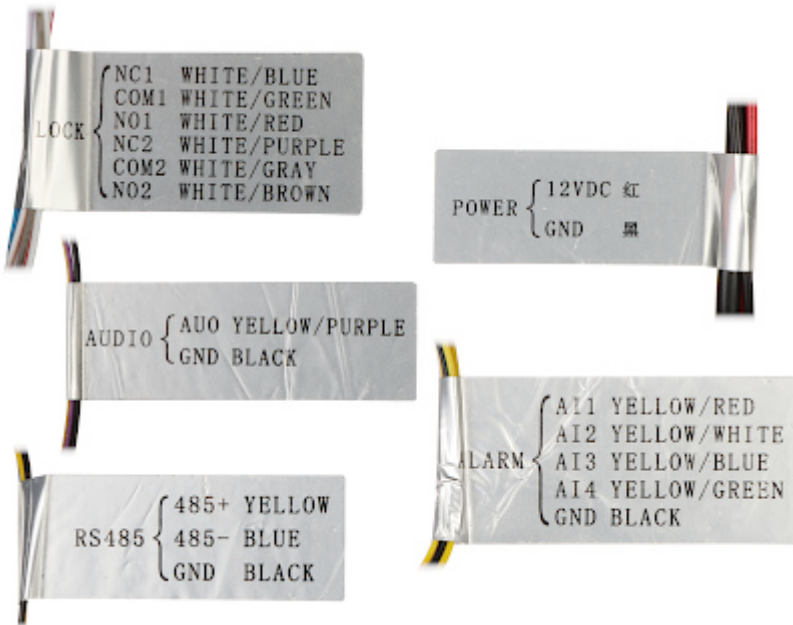

A marking of a crossed out waste bin indicates that the product may not be disposed together with other household waste in the entire EU. To avoid possible damage to the natural environment of health due to uncontrolled waste disposal, therefore, it should be handed over for recycling, propagating in this way sustainable use of natural resources.

User Manual

Code: DS-KV9503-WBE1

WIRELESS VIDEO DOORPHONE **DS-KV9503-WBE1** Wi-Fi / IP Hikvision

Supported audio formats:	G.711
Alarm inputs:	4 pcs
Alarm outputs:	2 pcs - Relay (30V DC / 2A)
Main features:	<ul style="list-style-type: none">• Lock control,• Face recognition - Memory of 10000 face templates,• 20 000 indexed users,• WDR - 120 dB - Wide Dynamic Range• Bidirectional communication,• Full support via network : WiFi / LAN,• Tamper detection - removing from mounting surface• Video Doorphone is mounted in a surface housing• The device has the ability to work with the Hik-Connect application for mobile devices, without the use of an internal panel
Power supply:	<ul style="list-style-type: none">• PoE (802.3af)• 12 V DC / 1.5 A (power adapter included)
Power consumption:	< 6 W (operation)
Housing:	Aluminum + Plastic, Protects against weather conditions
Mount:	Surface-mounted
Color:	Black + Gray
"Index of Protection":	IP65
IK rating:	IK08
Operation temp:	-40 °C ... 60 °C
Weight:	0.40 kg
Dimensions:	182 x 85 x 32 mm
Supported languages:	Polish, English, French, Spanish, Dutch, German, Portuguese, Russian, Turkish, Hungarian, Vietnamese, Italian
Manufacturer / Brand:	Hikvision
SAP Code:	305303711
Guarantee:	3 years

Front panel:

Rear view:

Internal view (after open the enclosure):

Connectors:

Connectors description:

In the kit:

PACKAGE

Dimensions (L x W x H): 0x0x0 mm	Gross Weight: 0 kg
----------------------------------	--------------------