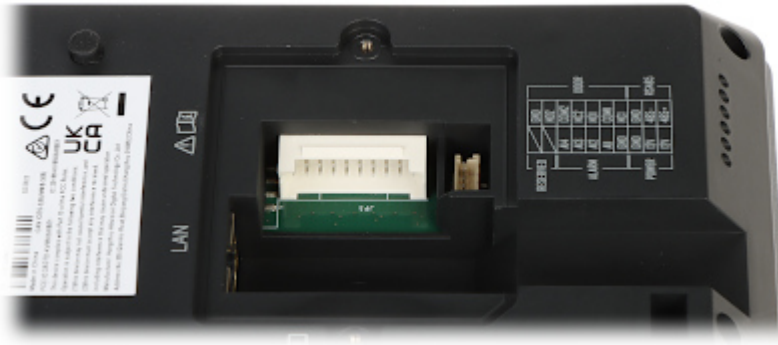

User Manual

Code: DS-KV9503-WBE1

WIRELESS VIDEO DOORPHONE **DS-KV9503-WBE1** Wi-Fi / IP Hikvision

Warning!

Please read the user manual included in this work as it contains important information related with safety of installation and use of the device.

User Manual

Code: DS-KV9503-WBE1

WIRELESS VIDEO DOORPHONE **DS-KV9503-WBE1** Wi-Fi / IP Hikvision

Supported audio formats:	G.711
Alarm inputs:	4 pcs
Alarm outputs:	2 pcs - Relay (30V DC / 2A)
Main features:	<ul style="list-style-type: none">• Lock control,• Face recognition - Memory of 10000 face templates,• 20 000 indexed users,• WDR - 120 dB - Wide Dynamic Range• Bidirectional communication,• Full support via network : WiFi / LAN,• Tamper detection - removing from mounting surface• Video Doorphone is mounted in a surface housing• The device has the ability to work with the Hik-Connect application for mobile devices, without the use of an internal panel
Power supply:	<ul style="list-style-type: none">• PoE (802.3af)• 12 V DC / 1.5 A (power adapter included)
Power consumption:	< 6 W (operation)
Housing:	Aluminum + Plastic, Protects against weather conditions
Mount:	Surface-mounted
Color:	Black + Gray
"Index of Protection":	IP65
IK rating:	IK08
Operation temp:	-40 °C ... 60 °C
Weight:	0.40 kg
Dimensions:	182 x 85 x 32 mm
Supported languages:	Polish, English, French, Spanish, Dutch, German, Portuguese, Russian, Turkish, Hungarian, Vietnamese, Italian
Manufacturer / Brand:	Hikvision
SAP Code:	305303711
Guarantee:	3 years

Front panel:

Rear view:

Internal view (after open the enclosure):

Connectors:

Connectors description:

In the kit:

PACKAGE

Dimensions (L x W x H): 0x0x0 mm	Gross Weight: 0 kg
----------------------------------	--------------------