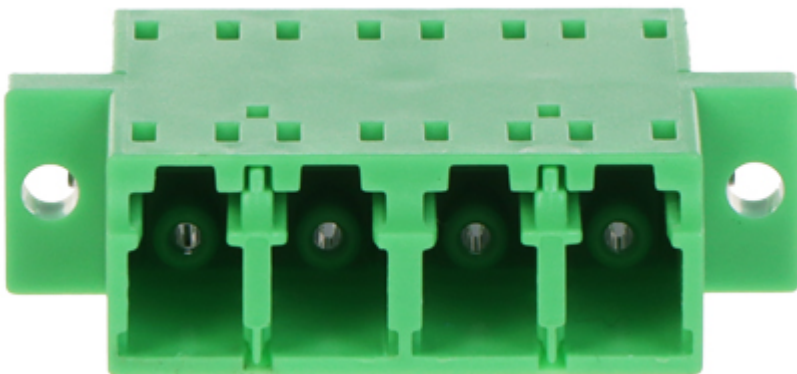

Single-mode adapter AD-4LC-APC/4LC-APC for connecting four pairs of LC APC type plugs.

Adapters can be easily installed in patch-panels to connect a patchcord with a pigtail spliced to the distribution cable.

Mounting holes allow to easy placement the adapter inside patch-panel.

Connector type:	LC APC quad
Construction:	single-mode
Housing type:	Plastic

Main features:	ceramic sleeve
Guarantee:	2 years

PACKAGE