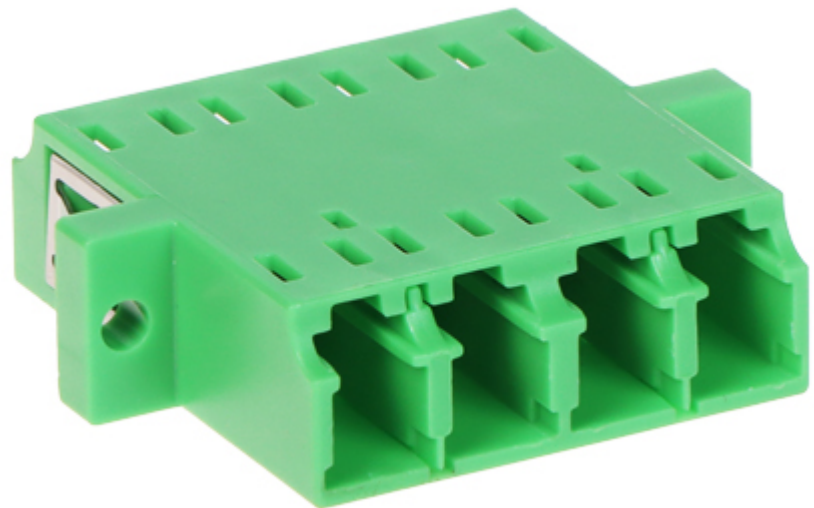

Single-mode adapter AD-4LC-APC/4LC-APC for connecting four pairs of LC APC type plugs.

Adapters can be easily installed in patch-panels to connect a patchcord with a pigtail spliced to the distribution cable.

Mounting holes allow to easy placement the adapter inside patch-panel.

Connector type:	LC APC quad
Construction:	single-mode
Housing type:	Plastic

Main features:	ceramic sleeve
Guarantee:	2 years

PACKAGE