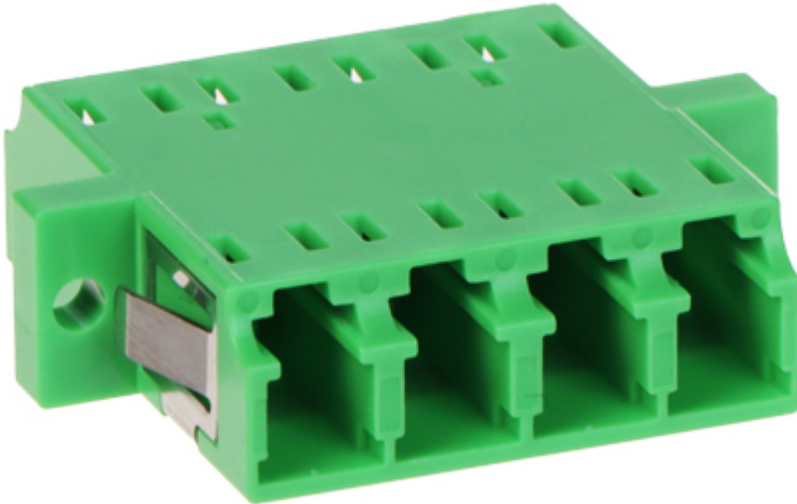

Single-mode adapter AD-4LC-APC/4LC-APC for connecting four pairs of LC APC type plugs.

Adapters can be easily installed in patch-panels to connect a patchcord with a pigtail spliced to the distribution cable.

Mounting holes allow to easy placement the adapter inside patch-panel.

Connector type:	LC APC quad
Construction:	single-mode
Housing type:	Plastic

Main features:	ceramic sleeve
Guarantee:	2 years

PACKAGE