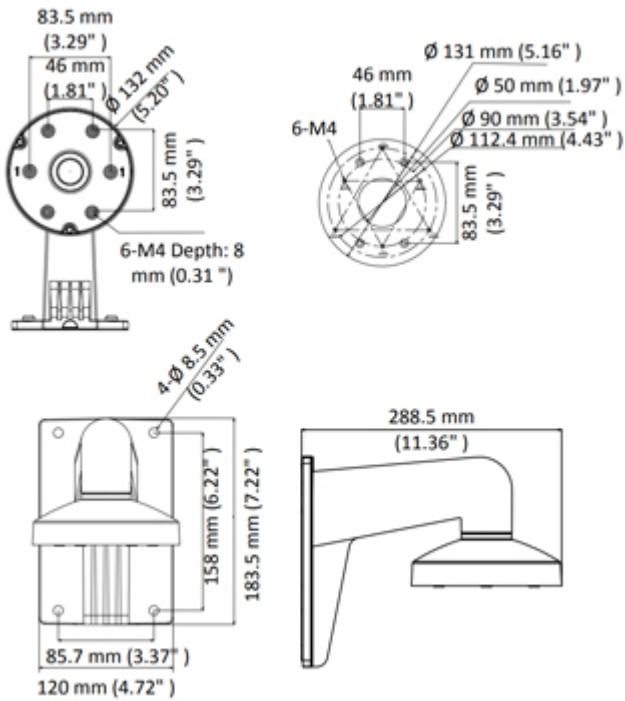

For outdoor use.

Neck diameter:

Ø 132 mm

Suitable for cameras:	Hikvision
Material:	Aluminum
Color:	White
Distance from mounting surface:	95 mm
Weight:	0.94 kg
Dimensions:	229 x 184 x 132 mm
Manufacturer / Brand:	Hikvision
SAP Code:	302701613
Guarantee:	2 years

Camera mounting side view:

Wall mounting side view:

Side view:

Dimensions:

In the kit:

PACKAGE

Dimensions (L x W x H): 0x0x0 mm	Gross Weight: 0 kg
----------------------------------	--------------------