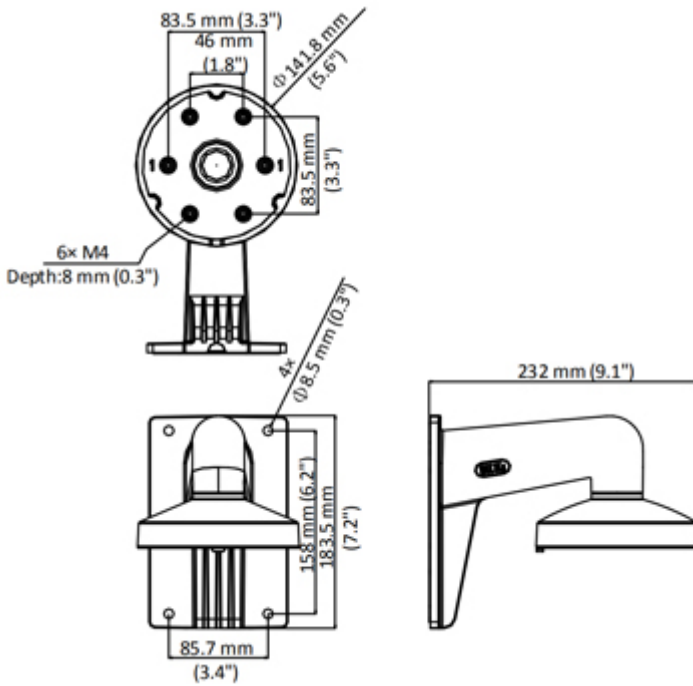

For outdoor use.

Neck diameter:	Ø 142 mm
Suitable for cameras:	Hikvision
Material:	Aluminum
Color:	White
Distance from mounting surface:	90 mm
Weight:	0.79 kg
Dimensions:	232 x 184 x 142 mm
Manufacturer / Brand:	Hikvision
SAP Code:	302701363
Guarantee:	2 years

Camera mounting side view:

Wall mounting side view:

Side view:

Dimensions:

In the kit:

PACKAGE

Dimensions (L x W x H): 0x0x0 mm	Gross Weight: 0 kg
----------------------------------	--------------------