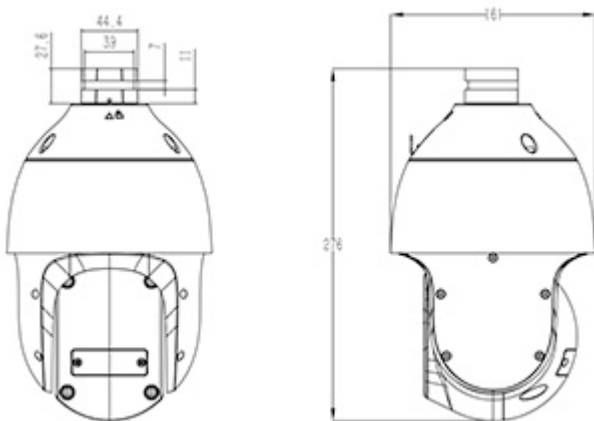

Bottom view:

Mounting side view:

Rear view:

Memory card slot:

Connector:

Camera dimensions:

In the kit:

## PACKAGE

Dimensions (L x W x H): 0x0x0 mm	Gross Weight: 0 kg
----------------------------------	--------------------