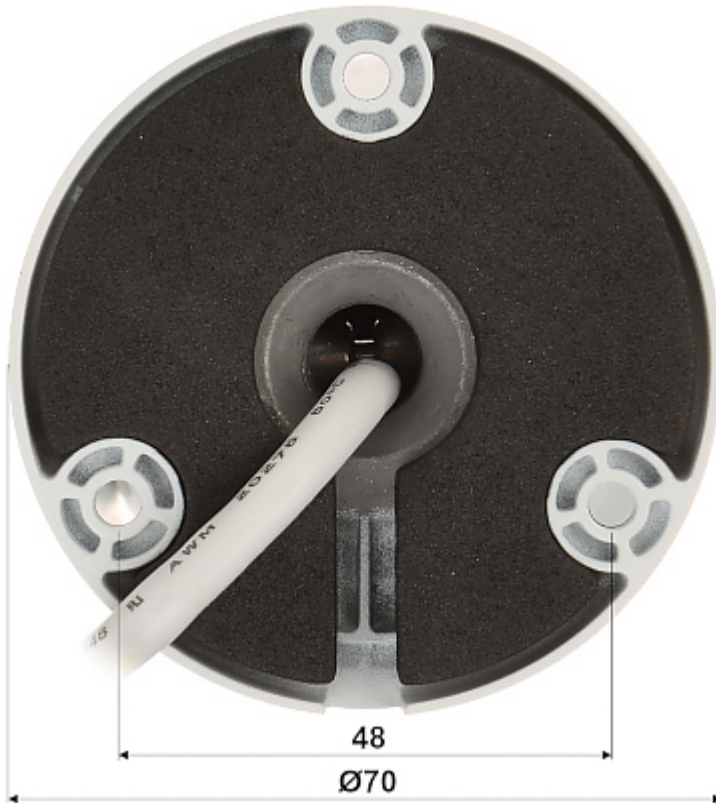

User Manual

Code: IPC-F46FEP-D

IP CAMERA **IPC-F46FEP-D** Wi-Fi BULLET 2 PRO 4MP Full-Color 2.8 mm IMOU

WEB Server:	—
Mobile phones support:	Access by a cloud (P2P) <ul style="list-style-type: none">• Android: Free application IMOU• iOS (iPhone): Free application IMOU
Default admin user / password:	admin / - The administrator password should be set at the first start
Default IP address:	DHCP
Web browser access ports:	—
PC client access ports:	—
Mobile client access ports:	—
RTSP URL:	—
Memory card slot:	Micro SD memory cards up to 256GB support (possible local recording)
Main features:	<ul style="list-style-type: none">• Wi-Fi Module - IEEE 802.11 b/g/n,• Motion Detection• People detection• D-ZOOM - Digital Zoom : 8x• Built-in alarm siren• LED Floodlight• Full Color - colorful night mode• Active deterrence function• Light and sound alarm• IMOU Cloud• RESET button
Power supply:	12 V DC / 1 A (power adapter included)
Power consumption:	< 7 W
"Index of Protection":	IP67
Material:	Metal
Weight:	0.455 kg
Dimensions:	153 x 74 x 74 mm
Manufacturer / Brand:	DAHUA / IMOU
Guarantee:	2 years

Front view:

Side view:

Bottom view:

Memory card slot:

Mounting side view:

In the kit:

PACKAGE

Dimensions (L x W x H): 0x0x0 mm	Gross Weight: 0 kg
----------------------------------	--------------------

User Manual

Code: IPC-F46FEP-D

IP CAMERA **IPC-F46FEP-D** Wi-Fi BULLET 2 PRO 4MP Full-Color 2.8 mm IMOU
