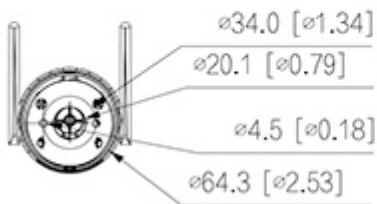

User Manual

Code: F4C-PV

IP CAMERA **F4C-PV** Wi-Fi, Smart Dual Light Active Deterrence - 3.7 Mpx 2.8 mm DAHUA

Main stream frame rate:	25 fps @ 4 Mpx
Network interface:	<ul style="list-style-type: none">• Wi-Fi - IEEE 802.11 b/g/n, 2.4 GHz,• 10/100 Base-T (RJ-45)
WEB Server:	Built-in
Max. number of on-line users:	6
ONVIF:	✓
Mobile phones support:	Port no.: 37777 or access by a cloud (P2P) <ul style="list-style-type: none">• Android: Free application DMSS• iOS (iPhone): Free application DMSS
Default IP address:	192.168.1.108
Default admin user / password:	admin / - The administrator password should be set at the first start
Web browser access ports:	80, 37777
PC client access ports:	37777
Mobile client access ports:	37777
Port ONVIF:	80
RTSP URL:	rtsp://admin:haslo@192.168.1.108:554/cam/realmonitor?channel=1&subtype=0 - Main stream rtsp://admin:haslo@192.168.1.108:554/cam/realmonitor?channel=1&subtype=1 - Sub stream
Main features:	<ul style="list-style-type: none">• Active deterrence function• D-WDR - Wide Dynamic Range• 3D-DNR - Digital Noise Reduction• ROI - improve the quality of selected parts of image• BLC/HLC - Back Light / High Light Compensation• Possibility to change the resolution, quality and bit rate• Image rotation and mirror• Motion Detection - max. 4 configurable zones - Human detection• Privacy zones - max. 4
Power supply:	12 V DC / 550 mA
Power consumption:	≤ 6.6 W @ 12 V DC
Housing:	Compact - Plastic
Color:	White + Black
"Index of Protection":	IP67
Vandal-proof:	—
Operation temp:	-40 °C ... 60 °C
Weight:	0.25 kg
Dimensions:	131 x 78 x 97 mm
Supported languages:	Polish, English
Manufacturer / Brand:	DAHUA
Guarantee:	3 years

Side view:

Bottom view:

Memory card slot and "Reset" button:

Mounting side view:

Dimensions:

See how to initialize DAHUA cameras:

:

In the kit: