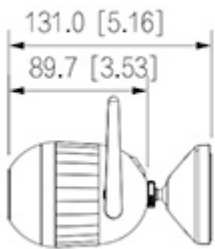

User Manual

Code: F4C-PV

IP CAMERA **F4C-PV** Wi-Fi, Smart Dual Light Active Deterrence - 3.7 Mpx 2.8 mm DAHUA

Main stream frame rate:	25 fps @ 4 Mpx
Network interface:	<ul style="list-style-type: none">• Wi-Fi - IEEE 802.11 b/g/n, 2.4 GHz,• 10/100 Base-T (RJ-45)
WEB Server:	Built-in
Max. number of on-line users:	6
ONVIF:	✓
Mobile phones support:	Port no.: 37777 or access by a cloud (P2P) <ul style="list-style-type: none">• Android: Free application DMSS• iOS (iPhone): Free application DMSS
Default IP address:	192.168.1.108
Default admin user / password:	admin / - The administrator password should be set at the first start
Web browser access ports:	80, 37777
PC client access ports:	37777
Mobile client access ports:	37777
Port ONVIF:	80
RTSP URL:	rtsp://admin:haslo@192.168.1.108:554/cam/realmonitor?channel=1&subtype=0 - Main stream rtsp://admin:haslo@192.168.1.108:554/cam/realmonitor?channel=1&subtype=1 - Sub stream
Main features:	<ul style="list-style-type: none">• Active deterrence function• D-WDR - Wide Dynamic Range• 3D-DNR - Digital Noise Reduction• ROI - improve the quality of selected parts of image• BLC/HLC - Back Light / High Light Compensation• Possibility to change the resolution, quality and bit rate• Image rotation and mirror• Motion Detection - max. 4 configurable zones - Human detection• Privacy zones - max. 4
Power supply:	12 V DC / 550 mA
Power consumption:	≤ 6.6 W @ 12 V DC
Housing:	Compact - Plastic
Color:	White + Black
"Index of Protection":	IP67
Vandal-proof:	—
Operation temp:	-40 °C ... 60 °C
Weight:	0.25 kg
Dimensions:	131 x 78 x 97 mm
Supported languages:	Polish, English
Manufacturer / Brand:	DAHUA
Guarantee:	3 years

Side view:

Bottom view:

Memory card slot and "Reset" button:

Mounting side view:

Dimensions:

See how to initialize DAHUA cameras:

:

In the kit:

PACKAGE

Dimensions (L x W x H): 0x0x0 mm	Gross Weight: 0 kg
----------------------------------	--------------------