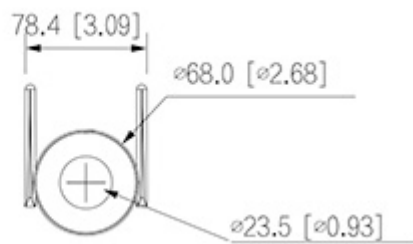

User Manual

Code: F4C-PV

IP CAMERA **F4C-PV** Wi-Fi, Smart Dual Light Active Deterrence - 3.7 Mpx 2.8 mm DAHUA

Main stream frame rate:	25 fps @ 4 Mpx
Network interface:	<ul style="list-style-type: none">• Wi-Fi - IEEE 802.11 b/g/n, 2.4 GHz,• 10/100 Base-T (RJ-45)
WEB Server:	Built-in
Max. number of on-line users:	6
ONVIF:	✓
Mobile phones support:	Port no.: 37777 or access by a cloud (P2P) <ul style="list-style-type: none">• Android: Free application DMSS• iOS (iPhone): Free application DMSS
Default IP address:	192.168.1.108
Default admin user / password:	admin / - The administrator password should be set at the first start
Web browser access ports:	80, 37777
PC client access ports:	37777
Mobile client access ports:	37777
Port ONVIF:	80
RTSP URL:	rtsp://admin:haslo@192.168.1.108:554/cam/realmonitor?channel=1&subtype=0 - Main stream rtsp://admin:haslo@192.168.1.108:554/cam/realmonitor?channel=1&subtype=1 - Sub stream
Main features:	<ul style="list-style-type: none">• Active deterrence function• D-WDR - Wide Dynamic Range• 3D-DNR - Digital Noise Reduction• ROI - improve the quality of selected parts of image• BLC/HLC - Back Light / High Light Compensation• Possibility to change the resolution, quality and bit rate• Image rotation and mirror• Motion Detection - max. 4 configurable zones - Human detection• Privacy zones - max. 4
Power supply:	12 V DC / 550 mA
Power consumption:	≤ 6.6 W @ 12 V DC
Housing:	Compact - Plastic
Color:	White + Black
"Index of Protection":	IP67
Vandal-proof:	—
Operation temp:	-40 °C ... 60 °C
Weight:	0.25 kg
Dimensions:	131 x 78 x 97 mm
Supported languages:	Polish, English
Manufacturer / Brand:	DAHUA
Guarantee:	3 years

Side view:

Bottom view:

Memory card slot and "Reset" button:

Mounting side view:

Dimensions:

See how to initialize DAHUA cameras:

:

In the kit:

PACKAGE

Dimensions (L x W x H): 0x0x0 mm	Gross Weight: 0 kg
----------------------------------	--------------------