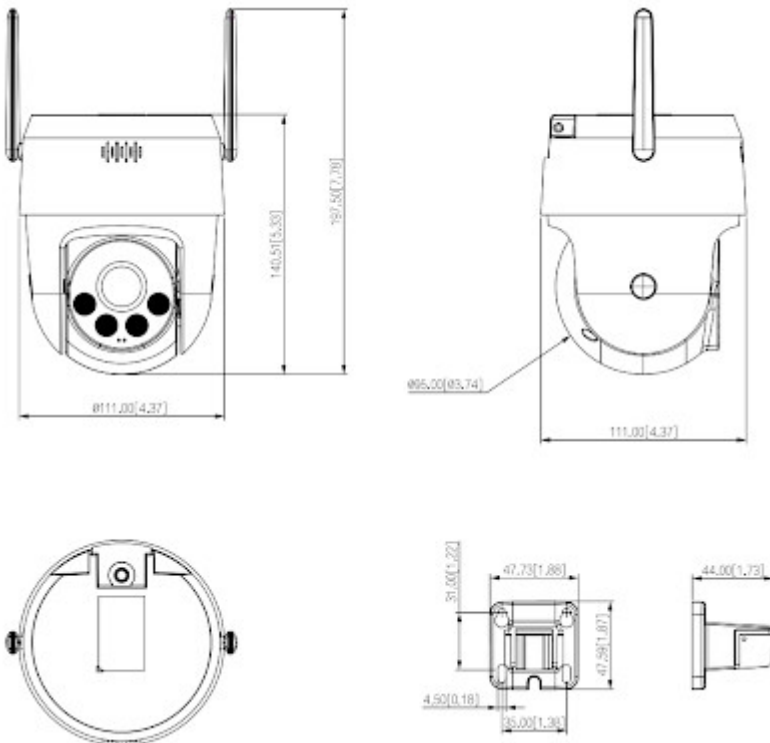

Standard:	IP
Resolution:	2560 x 1920 - 5 Mpx , 2560 x 1440 - 3.7 Mpx , 2304 x 1296 - 3 Mpx , 1920 x 1080 1080p , 1280 x 720 - 720p
Sensor:	1/2.8 " Progressive Scan CMOS
Lens:	4 mm
View angle:	80 °
Optical zoom:	—
Digital zoom:	—
Range of IR illumination:	30 m
White light LED illuminator range:	30 m
Video output:	—
Rotation speed (manual control):	• 0.1 °/s ... 74 °/s (horizontal) • 0.1 °/s ... 36 °/s (vertical)
Preset rotation speed:	max. 62 °/s (horizontal) max. 36 °/s (vertical)
Horizontal rotation range:	0 ° ... 345 ° - Rotation of the head is limited by stops

Rear view:

RESET button:

Memory card slot and "Reset" button:

Dimensions:

See how to initialize DAHUA cameras:

:

In the kit:

PACKAGE

Dimensions (L x W x H): 0x0x0 mm	Gross Weight: 0 kg
----------------------------------	--------------------