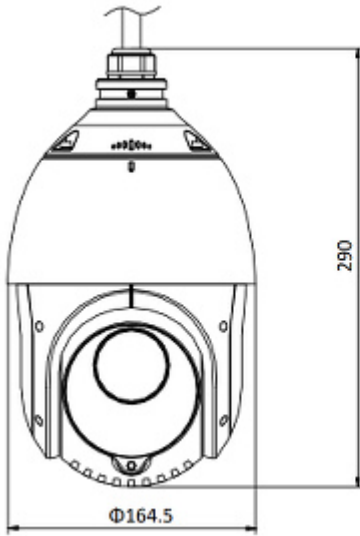

Bottom view:

Camera connectors:

Camera dimensions:

Bracket dimensions:

In the kit:

PACKAGE

# User Manual

Code: DS-2DE4415IW-DE(T5)

IP SPEED DOME CAMERA OUTDOOR **DS-2DE4415IW-DE(T5)** ACUSENSE 3.7 Mpx 5 ... 75 mm  
Hikvision

---

Dimensions (L x W x H): 0x0x0 mm	Gross Weight: 0 kg
----------------------------------	--------------------