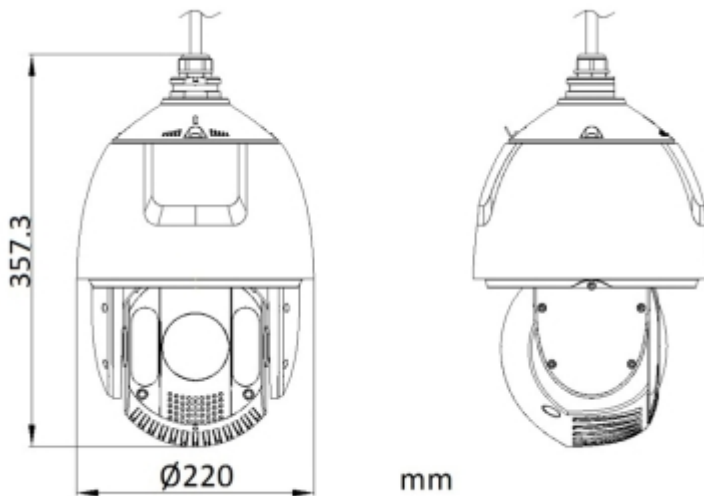

User Manual

Code: DS-2DE7A220MCG-EB

IP SPEED DOME CAMERA OUTDOOR **DS-2DE7A220MCG-EB** 6.7 ... 134 mm Hikvision

Warning!

Please read the user manual included in this work as it contains important information related with safety of installation and use of the device.

Standard:	IP
Resolution:	1920 x 1080 - 1080p 1280 x 960 - 1.3 Mpx 1280 x 720 - 720p
Sensor:	1/1.8 " Progressive Scan CMOS
Lens:	6.7 ... 134 mm
View angle:	53 ° ... 4.9 °
Optical zoom:	x 20
Digital zoom:	x 16
Range of IR illumination:	150 m
White light LED illuminator range:	100 m
Video output:	—
Preset rotation speed:	<ul style="list-style-type: none"> • 240 °/s (horizontal) • 200 °/s (vertical)
Rotation speed (manual control):	<ul style="list-style-type: none"> • 0.1 °/s ... 160 °/s (horizontal) • 0.1 °/s ... 120 °/s (vertical)
Horizontal rotation range:	360 ° - continuous
Vertical rotation range:	-15 ° ... 90 °

Bottom view:

Camera connectors:

Connectors description:

Camera dimensions:

Bracket dimensions:

In the kit:

PACKAGE

Dimensions (L x W x H): 0x0x0 mm	Gross Weight: 0 kg
----------------------------------	--------------------