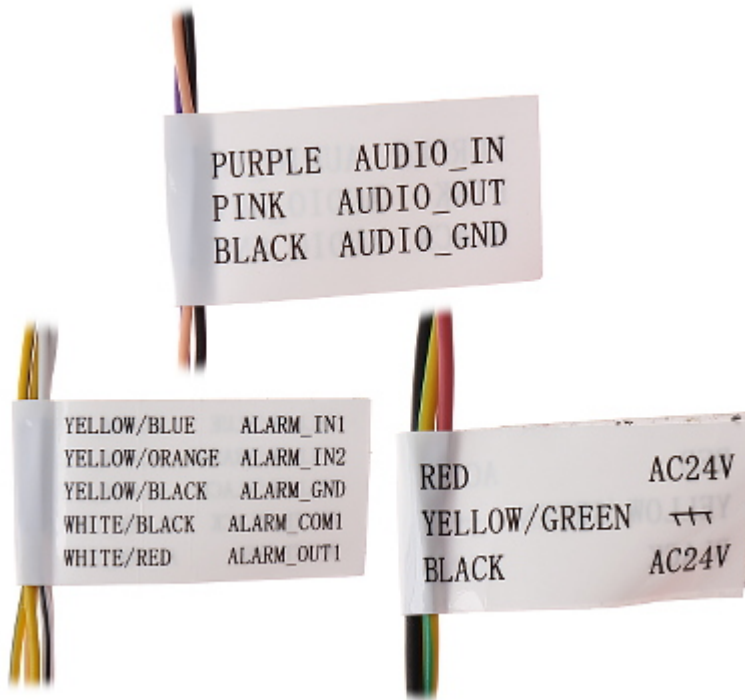

Camera dimensions:

Bracket dimensions: