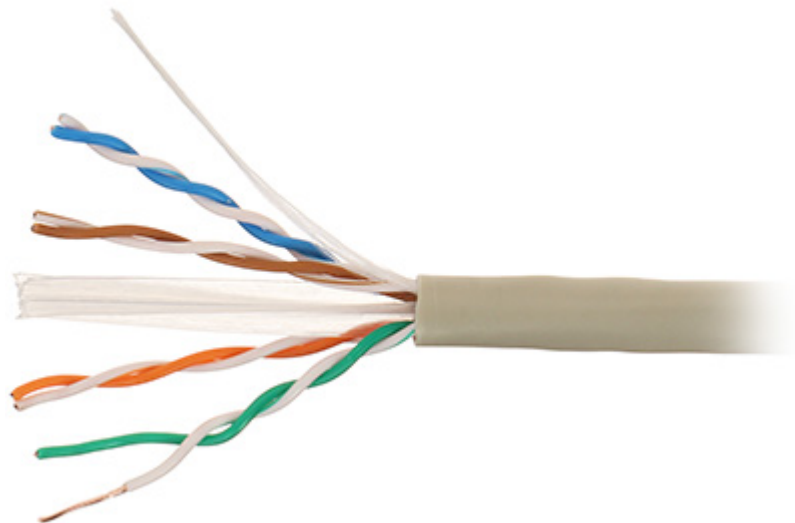

The UTP-ECA/K6/305M/SET twisted-pair cable is designed to professional applications of installation.

For convenience, cable is marking with length counter printed with 1 m distance step.

In section:	305 m . Price for 1m when buying a whole roll
Type:	UTP cat. 6
Inner conductor:	Ø 0.54 mm Cu Wire

Resistance:	9.38 Ω / 100 m
Shield:	—
Outer coating:	PVC, 5.9 mm
Coating color:	Gray
Class CPR:	Eca
Supported norms:	EN 50575:2014, EN 60332-1-2:2004, EN 13501-6:2014
Manufacturer / Brand:	NETSET
Guarantee:	15 years