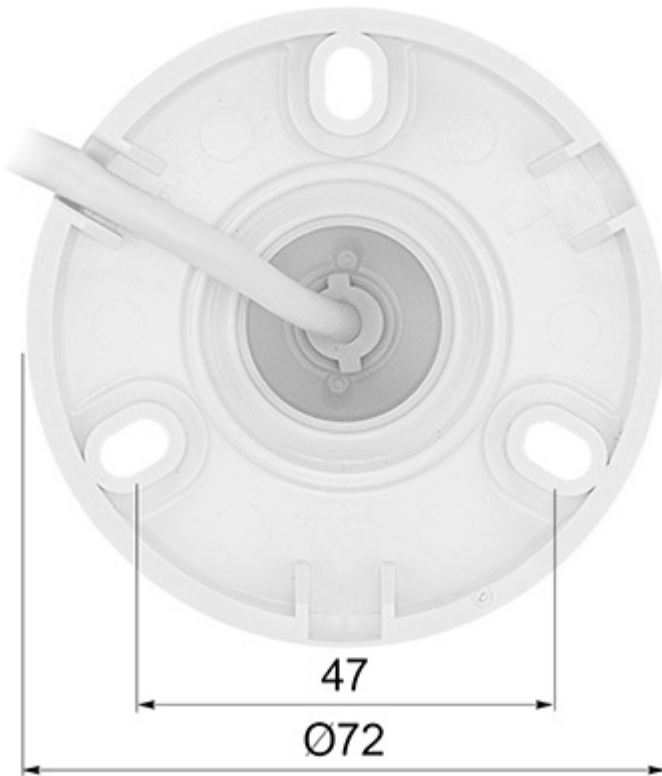

User Manual

Code: TC-C321N SPEC:I3/E/Y/2.8MM*P5
IP CAMERA TC-C321N SPEC:I3/E/Y/2.8MM*P5 - 1080p 2.8 mm TIANDY

Mobile phones support:	—
Default IP address:	DHCP or 192.168.1.2
Default admin user / password:	admin / - The administrator password should be set at the first start
Web browser access ports:	80
Port ONVIF:	80
Main features:	<ul style="list-style-type: none">• D-WDR - Wide Dynamic Range• 3D-DNR - Digital Noise Reduction• F-DNR (Defog) - Reduction of image noise caused by precipitation• ROI - improve the quality of selected parts of image• BLC/HLC - Back Light / High Light Compensation• ICR - Movable InfraRed filter• Day/night mode• Possibility to change the resolution, quality and bit rate• Privacy zones• Motion Detection
Protections:	<ul style="list-style-type: none">• Overvoltage protection : 2 kV• Protection against lightning discharges : 6 kV
Power supply:	<ul style="list-style-type: none">• PoE (802.3af)
Power consumption:	≤ 6 W
Housing:	Compact - Metal + Plastic
Color:	White
"Index of Protection":	IP67
Vandal-proof:	—
Operation temp:	-30 °C ... 60 °C
Weight:	0.21 kg
Dimensions:	164 x 73 x 73 mm
Supported languages:	English
Manufacturer / Brand:	TIANDY
Guarantee:	3 years

Side view:

Mounting side view:

In the kit:

PACKAGE

Dimensions (L x W x H): 0x0x0 mm	Gross Weight: 0 kg
----------------------------------	--------------------