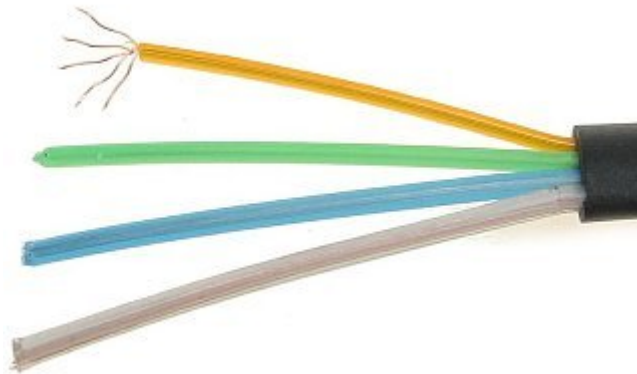

In section:	100 m . Price for 1m when buying a whole roll
Inner conductor:	4 x (5 x 0.12 mm) Stranded wire Cu
Outer coating:	PVC
Coating color:	Black
Main features:	• Flat construction

Guarantee:

2 years