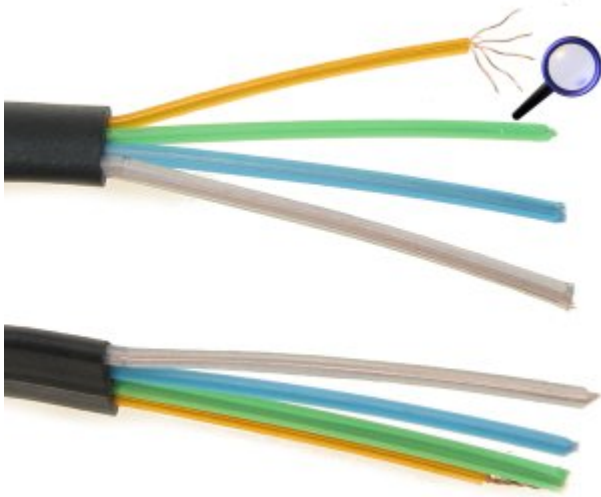

In section:	100 m . Price for 1m when buying a whole roll
Inner conductor:	4 x (5 x 0.12 mm) Stranded wire Cu
Outer coating:	PVC
Coating color:	Black
Main features:	• Flat construction

Guarantee:

2 years