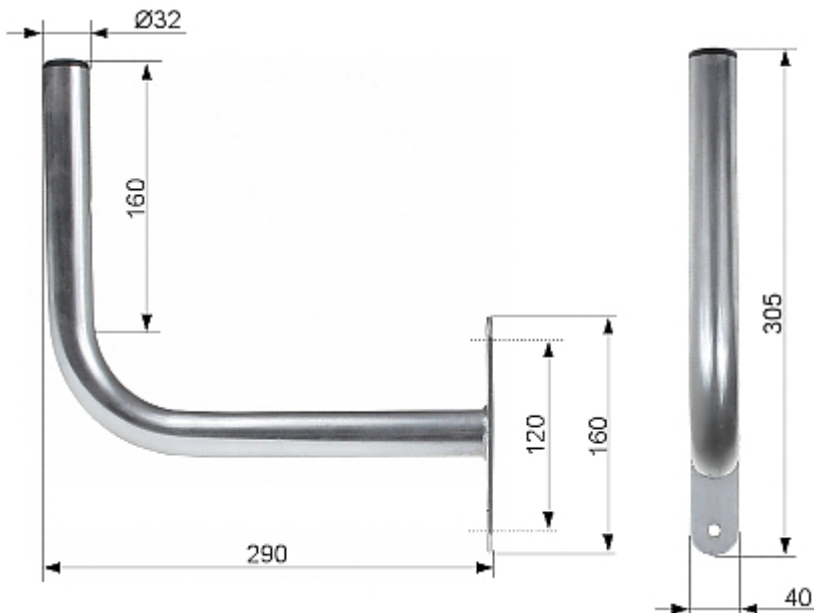

Material:	Metal
Diameter:	Ø 32 mm
Height:	160 mm
Distance from mounting surface:	290 mm
Mount:	2 x Mounting holes Ø 8 mm
Main features:	The whole galvanized
Manufacturer / Brand:	DELTA
Guarantee:	3 years

Dimensions:

PACKAGE

Dimensions (L x W x H): 0x0x0 mm	Gross Weight: 0 kg
----------------------------------	--------------------