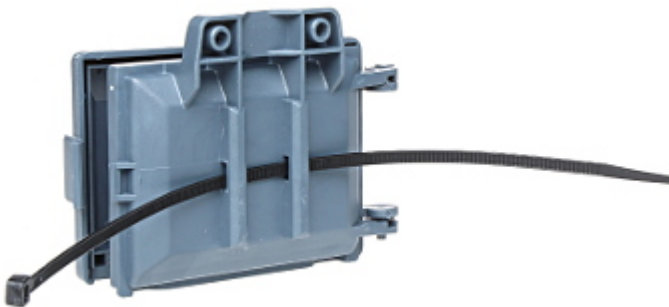

Housing:	PET
Mount:	To the mast / from wall
Guarantee:	2 years

Mounting side view:

PACKAGE

Dimensions (L x W x H): 0x0x0 mm	Gross Weight: 0 kg
----------------------------------	--------------------