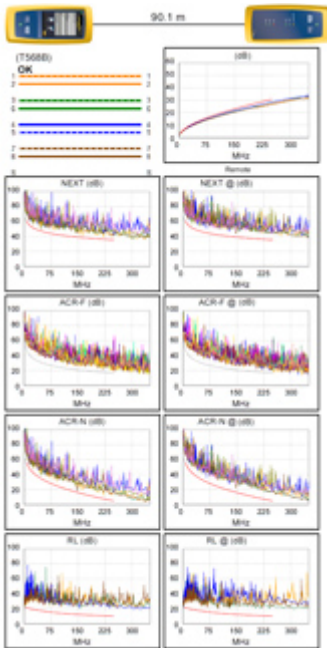

User Manual

Code: UTP/K6/305M/MTC
TWISTED-PAIR CABLE **UTP/K6/305M/MTC** METACON

Type:	UTP cat. 6
Inner conductor:	Ø 0.56 mm Cu=99.99%, Wire - AWG 23
Resistance:	7.21 Ω / 100 m
Shield:	—
Outer coating:	Ø 6.1 mm, PVC
Coating color:	Gray
Main features:	Parameters far exceeding the requirements for Category 6
Operation temp:	-20 °C ... 70 °C
Weight:	40.84 kg/km
Manufacturer / Brand:	METACON
Guarantee:	10 years

LABORATORY TESTS RESULTS:

The tests were performed using tool DSX-5000
Package: