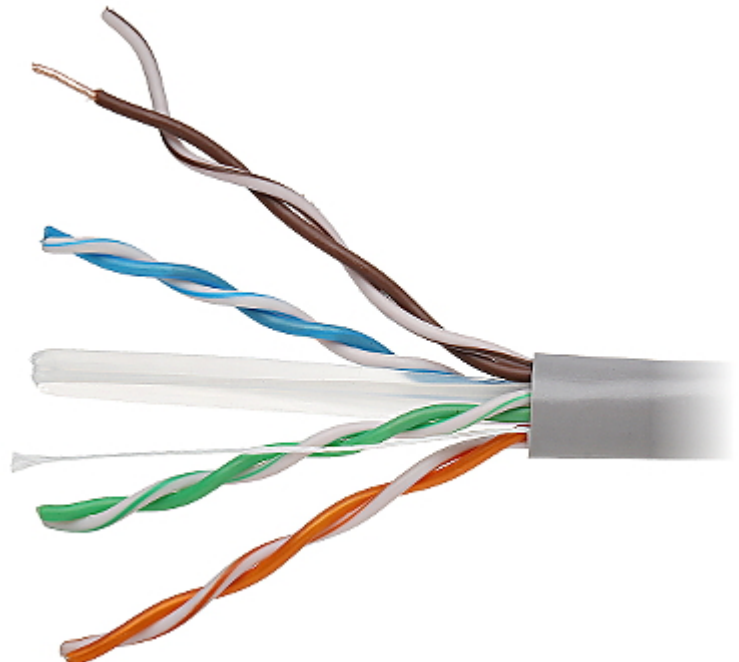

The UTP/K6/305M/MTC twisted-pair cable is designed to professional applications of installation.
For convenience, cable is marking with length counter printed with 1 m distance step.

In section:

305 m . Price for 1m when buying a whole roll

User Manual

Code: UTP/K6/305M/MTC
TWISTED-PAIR CABLE **UTP/K6/305M/MTC** METACON

Type:	UTP cat. 6
Inner conductor:	Ø 0.56 mm Cu=99.99%, Wire - AWG 23
Resistance:	7.21 Ω / 100 m
Shield:	—
Outer coating:	Ø 6.1 mm, PVC
Coating color:	Gray
Main features:	Parameters far exceeding the requirements for Category 6
Operation temp:	-20 °C ... 70 °C
Weight:	40.84 kg/km
Manufacturer / Brand:	METACON
Guarantee:	10 years