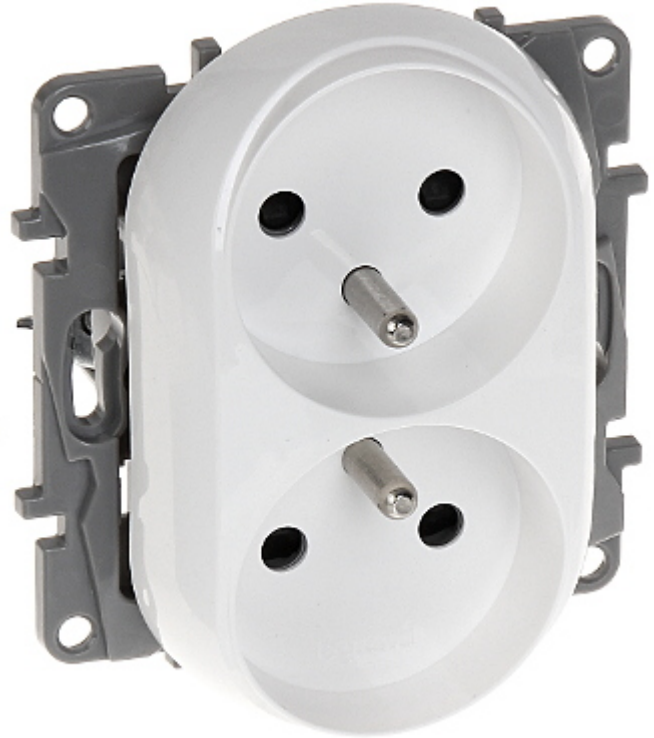

Code: LE-764542

## DOUBLE SOCKET OUTLET **LE-764542** Niloe 230 V 16 A LEGRAND

The LE-764542 double socket outlet is designed to fix with frame plates of the Niloe series.

Rated voltage:	230 V / 50 Hz
Maximal current load:	16 A
Grounding:	✓
Cable terminals:	screw terminals
Socket type:	2 x CEE 7/5
Protection shutter:	✓
Application:	Niloe product series
Assembly:	Claw or screw mounting
Color:	White
Weight:	0.070
Dimensions:	85 x 76 x 40 mm
Manufacturer / Brand:	LEGRAND
Guarantee:	2 years