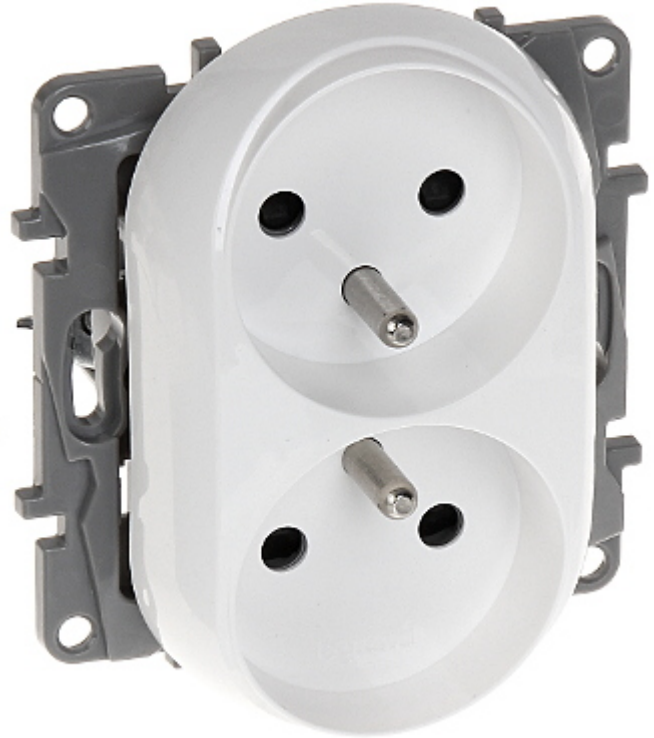

Code: LE-764542

DOUBLE SOCKET OUTLET **LE-764542** Niloe 230 V 16 A LEGRAND

The LE-764542 double socket outlet is designed to fix with frame plates of the Niloe series.

Rated voltage:	230 V / 50 Hz
Maximal current load:	16 A
Grounding:	✓
Cable terminals:	screw terminals
Socket type:	2 x CEE 7/5
Protection shutters:	✓
Application:	Niloe product series
Assembly:	Claw or screw mounting
Color:	White
Weight:	0.070
Dimensions:	85 x 76 x 40 mm
Manufacturer / Brand:	LEGRAND
Guarantee:	2 years