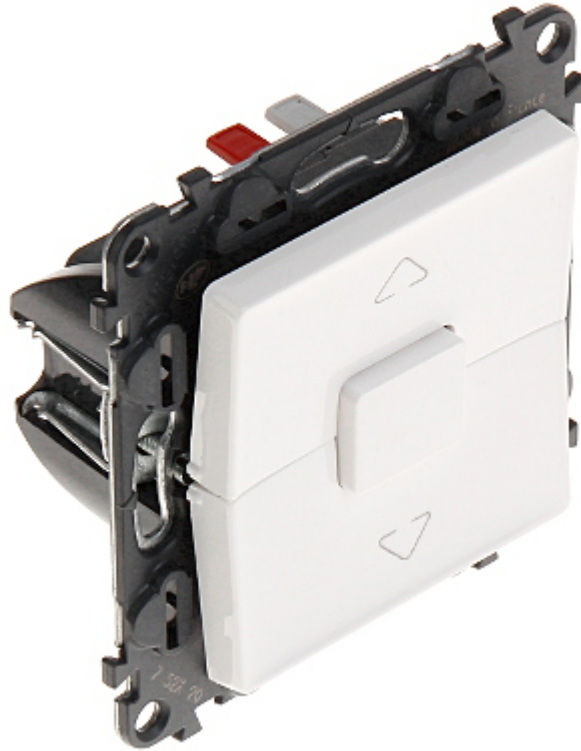

Code: LE-752120

ROLLER BLIND PUSH-BUTTON **LE-752120** Valena Life 10 A LEGRAND

Device type:	Roller blind push-button
Rated voltage:	230 V AC, 50/60 Hz
Rated current:	10 A
Connectors type:	automatic spring terminals
Application:	Valena Life product series
Assembly:	Claw or screw mounting
Housing:	Plastic
Main features:	The switch allows to direct control of the roller blind motor
Color:	White
Weight:	0.082 kg
Dimensions:	75 x 75 x 42 mm
Manufacturer / Brand:	LEGRAND
Guarantee:	2 years