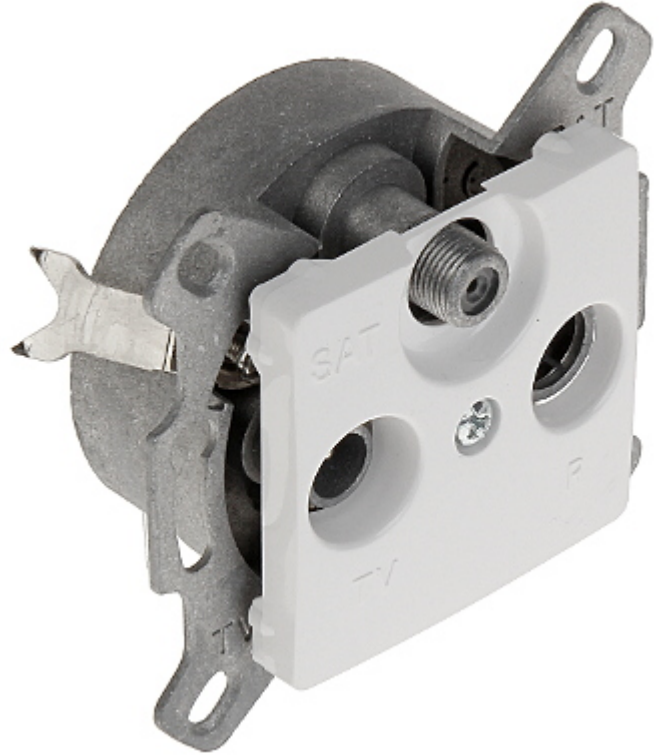

Code: LE-773635

## END-OF-LINE OUTLET **LE-773635** R-TV SAT Cariva LEGRAND

The LE-773635 device combines the functions of a radio, television and satellite socket.

Mount:	Flush
TV frequency range:	4 ... 30 MHz 47 ... 68 MHz 120 ... 862 MHz
Radio frequency range:	87.5 ... 108 MHz
SAT frequency range:	950 ... 2400 MHz
TV tap attenuation:	3.0 dB
Radio tap attenuation:	3.0 dB
SAT tap attenuation:	3.0 dB
Application:	Cariva product series
Weight:	0.108 kg
Dimensions:	70 x 68 x 38 mm
Manufacturer / Brand:	LEGRAND
Guarantee:	2 years