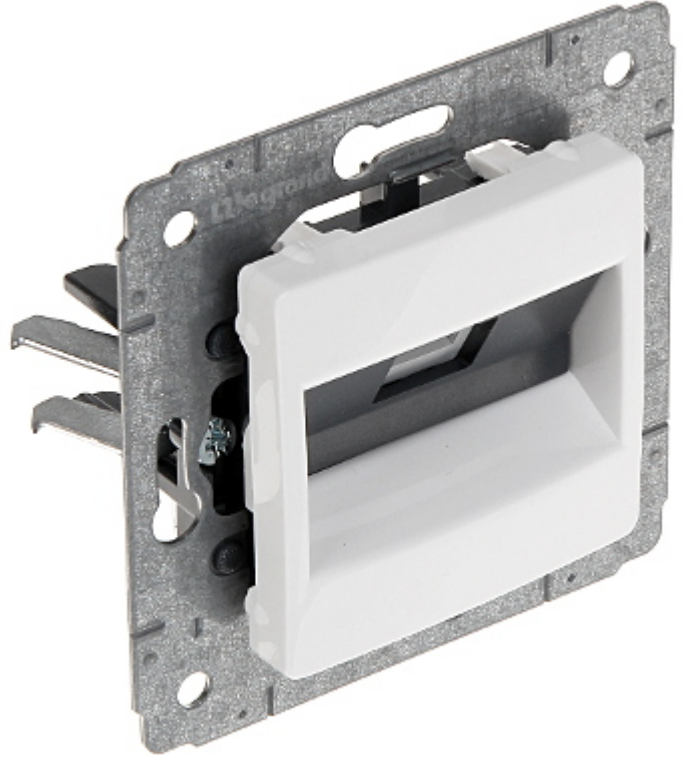

Code: LE-773638

## FINAL SOCKET **LE-773638** RJ-11 Cariva LEGRAND

The device is structured cabling termination for telephone cables.

Mount:	Claw or screw mounting
Material:	Plastic
Color:	White
Application:	RJ-11
Number of outputs:	1
Application:	Cariva product series
Main features:	<ul style="list-style-type: none"><li>• Quick and convenient mechanism for twisted-pair mounting</li></ul>
Weight:	0.046 kg
Dimensions:	71 x 71 x 38 mm
Manufacturer / Brand:	LEGRAND
Guarantee:	2 years