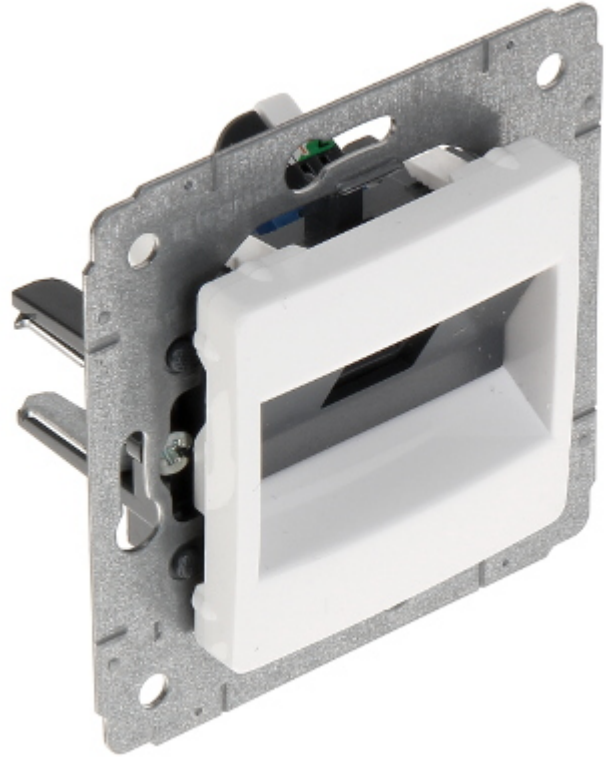

Code: LE-773641

RJ-45 FINAL SOCKET **LE-773641** Cariva LEGRAND

The device is structured cabling termination for UTP cat. 6 cables.

Mount:	Ø 60 mm (flush mounting box), Claw or screw mounting
Material:	Plastic
Color:	White
Application:	RJ-45
Application:	Cariva product series
Number of outputs:	1
Main features:	<ul style="list-style-type: none"> • It is compatible with Category 6, • Convenient system for twisted-pair mounting requires no tools
Weight:	0.048 kg
Dimensions:	71 x 71 x 42 mm
Manufacturer / Brand:	LEGRAND
Guarantee:	2 years