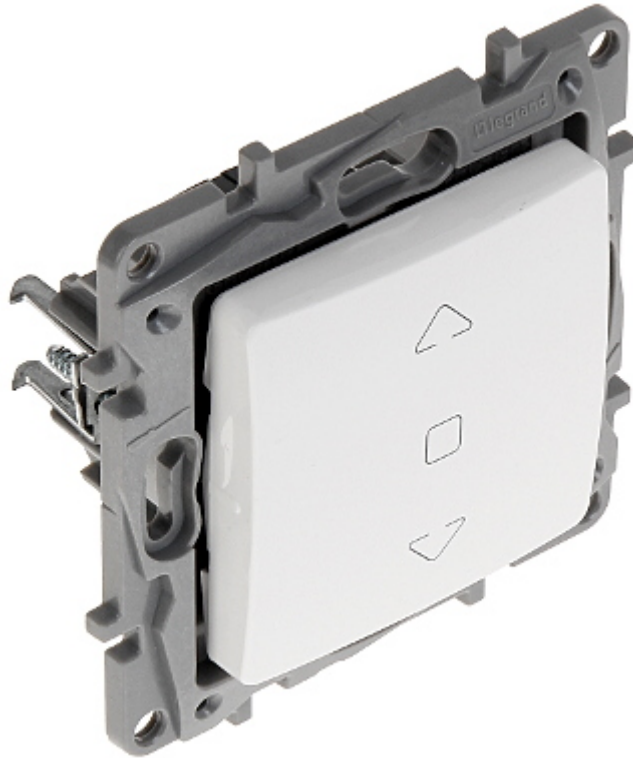

Code: LE-764511

ROLLER BLIND SWITCH THREE-POSITION **LE-764511** Niloe 10 A LEGRAND

Device type:	Roller Blind Switch
Rated voltage:	230 V AC, 50/60 Hz
Rated current:	10 A
Connectors type:	screw terminals
Application:	Niloe product series
Assembly:	Claw or screw mounting
Housing:	Plastic
Main features:	Connector for direct control of blinds "up, stop, down"
Color:	White
Weight:	0.058 kg
Dimensions:	76 x 76 x 40 mm
Manufacturer / Brand:	LEGRAND
Guarantee:	2 years