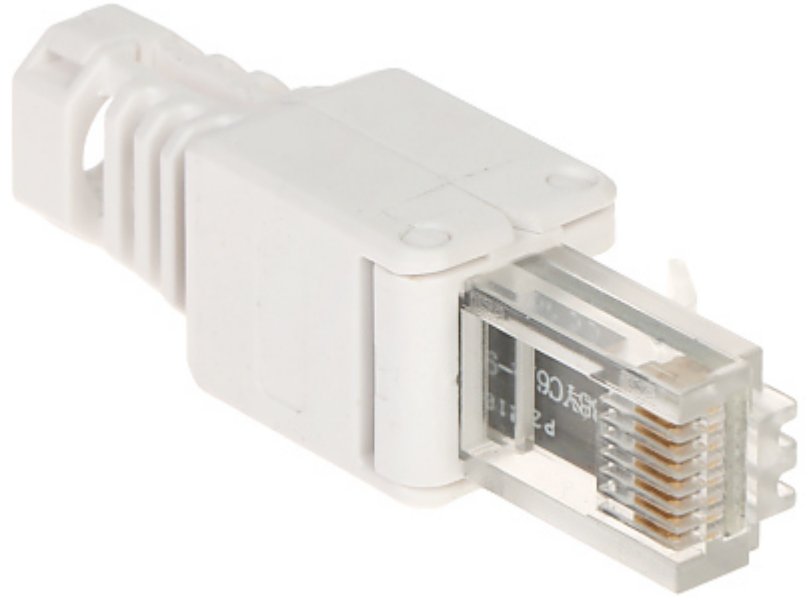

Code: RJ45/6A-HAND

MODULAR PLUG **RJ45/6A-HAND**

It allows to very easy and quick installation without any tools.

Connector type:	RJ45 (8P8C) Plug
Attachment of connector elements:	Pressing
Wire mounting:	Pressing
Application:	Twisted-pair cable UTP cat. 6A
Material:	PVC
Main features:	Very easy and quick installation without any tools
Weight:	0.006 kg
Dimensions:	54 x 15 x 15 mm
Guarantee:	2 years