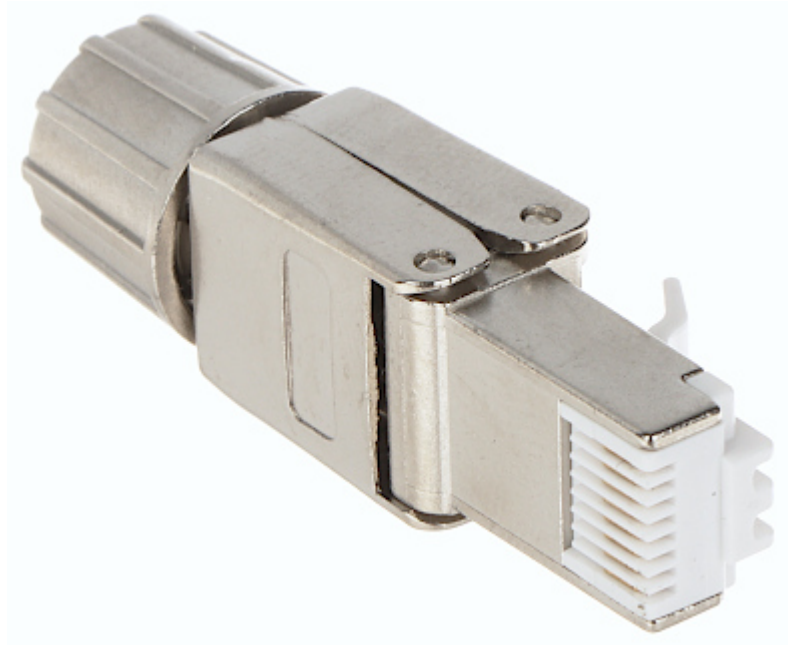

Code: RJ45/FTP6A-HAND

SHIELDED MODULAR PLUG **RJ45/FTP6A-HAND**

It allows to very easy and quick installation without any tools.

Connector type:	RJ45 (8P8C) - Plug
Attachment of connector elements:	Pressing
Wire mounting:	Pressing
Application:	Twisted-pair cable UTP cat. 6A, FTP cat. 6A
Material:	PVC / Metal
Main features:	Very easy and quick installation without any tools
Weight:	0.014 kg
Dimensions:	47 x 18 x 14 mm
Guarantee:	2 years