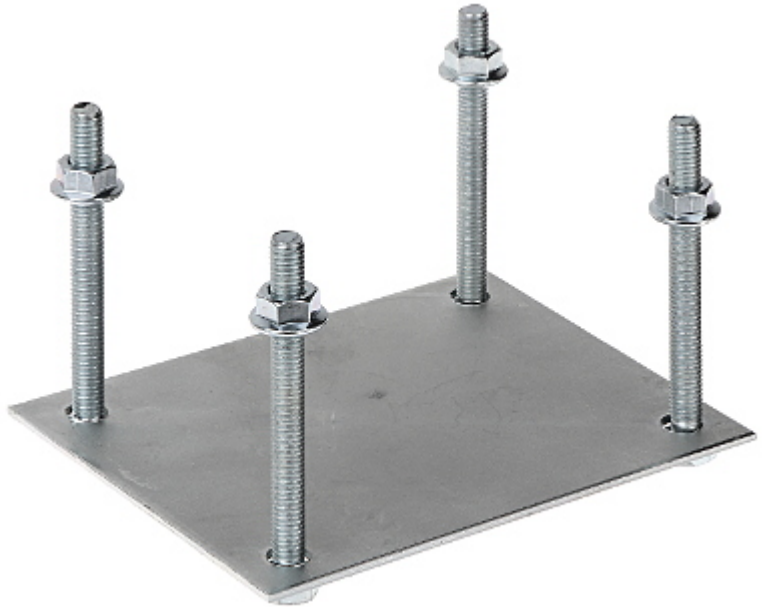

Code: ZUM-4

WALL MOUNT CLAMP **ZUM-4**

Clamp to mount the wall mounts to the balustrade.

Material:	Steel galvanized
Application:	<ul style="list-style-type: none">• UML-38L30,• UML-38L40,• UML-38L50
Main features:	<ul style="list-style-type: none">• The whole galvanized• 4 mounting screws included M8 x 80 mm
Weight:	0.428 kg
Dimensions:	140 x 111 x 2 mm
Guarantee:	2 years