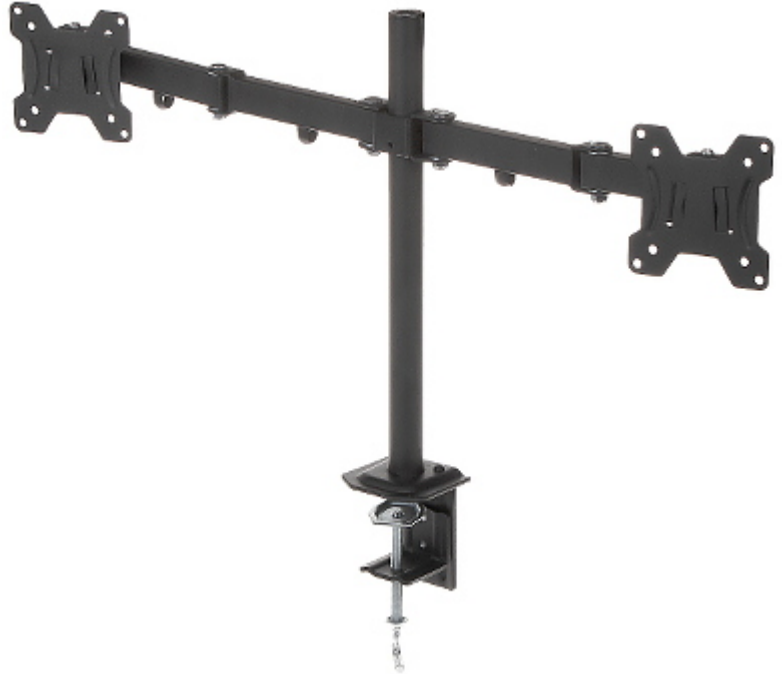

Code: AX-PIXEL-TWIN

MONITORS DESK MOUNT **AX-PIXEL-TWIN** RED EAGLE

The AX-PIXEL-TWIN is a mount allowing to install two LCD monitors to the desk or other flat surfaces. The mount enables easy tilt adjustment and horizontal rotation.

Mounting standard:	VESA 75, 100
Screen size range:	13 " ... 27 "
Bearing capacity:	2 x 8 kg
Tilt adjustment:	-60 ° ... 60 °
Horizontal rotation:	360 °
Rotation in the plane of the screen:	360 °
Color:	Black
Dimensions:	805 x 518 x 100 mm
Weight:	2.99 kg
Manufacturer / Brand:	RED EAGLE
Guarantee:	2 years