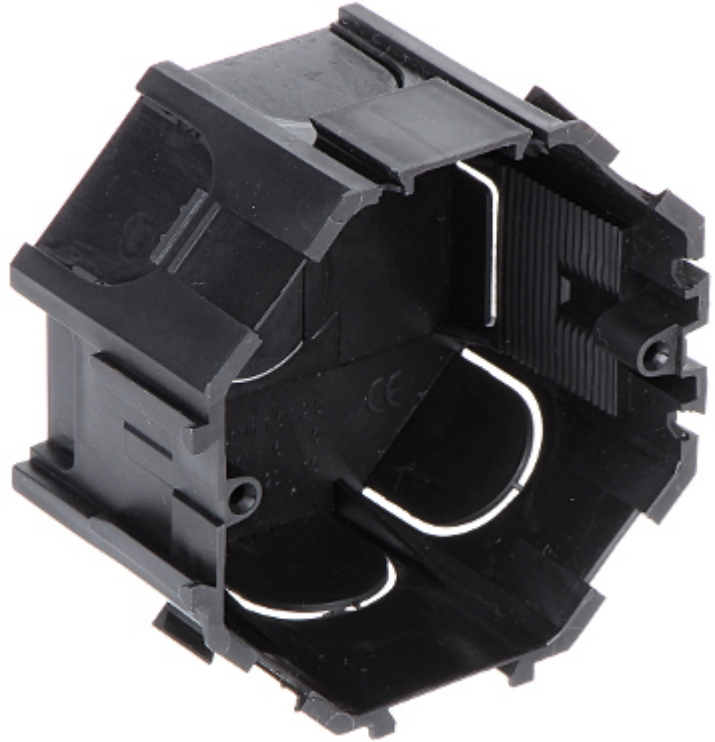

Code: LE-031301

FLUSH BOX **LE-031301** LEGRAND

Flush mounting box. Universal 1-gang box, can be fitted alongside one another.
Possibility of vertical or horizontal mounting.

Application:	Arteor, Galea Life, Mosaic, Vela, Valena, Niloé, Kaptika product series
"Index of Protection":	IP20
Main features:	<ul style="list-style-type: none"> • Flush-mounted • 2 fixing points
Material:	Plastic
Color:	Black
Weight:	0.016 kg
Internal dimensions:	67 x 62 x 40 mm
Dimensions:	75 x 75 x 42 mm
Montage hole diameter:	Ø 80 mm
Manufacturer / Brand:	LEGRAND
Guarantee:	2 years