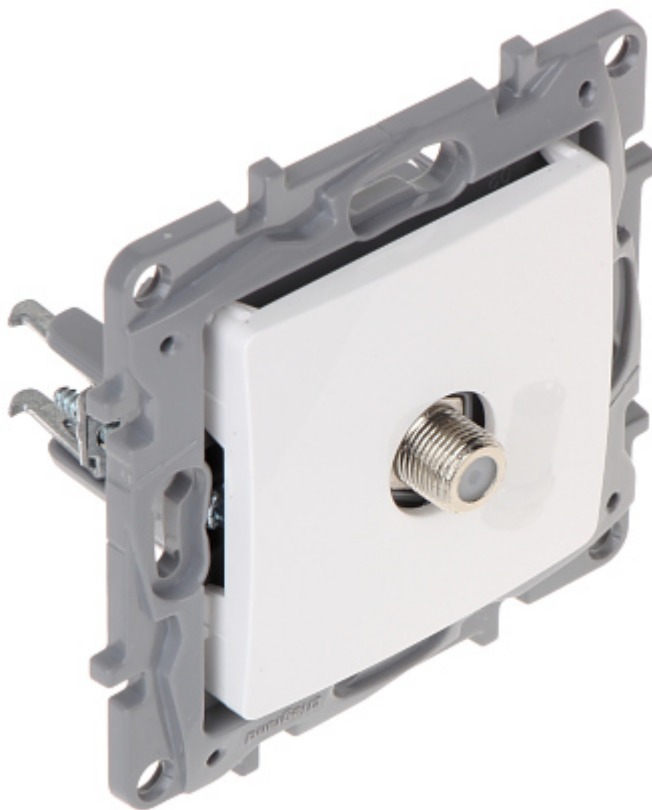

Code: LE-764549

## FINAL SOCKET **LE-764549** TV / SAT Niloe LEGRAND

The LE-764549 final socket is dedicated to the star-topology installations.

Mount:	Flush-mounted, Claw or screw mounting
TV frequency range:	5 ... 68 MHz 120 ... 862 MHz
SAT frequency range:	950 ... 2400 MHz
TV tap attenuation:	1.0 dB
SAT tap attenuation:	1.0 dB
Application:	Niloe product series
Weight:	0.039 kg
Dimensions:	76 x 76 x 41 mm
Manufacturer / Brand:	LEGRAND
Guarantee:	2 years