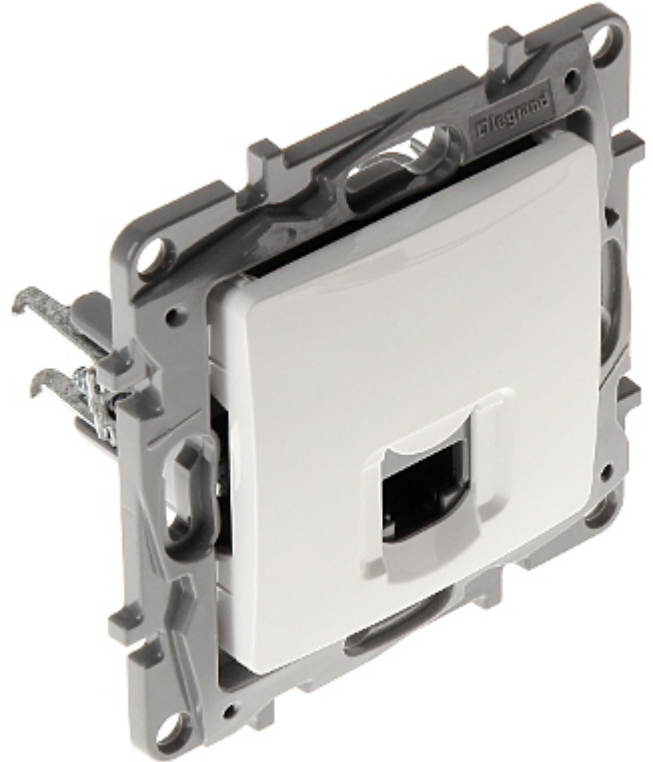

Code: LE-764573

RJ-45 FINAL SOCKET **LE-764573** Niloe LEGRAND

The device is structured cabling termination for UTP cat. 6 cables.

Mount:	Ø 60 mm (flush mounting box), Claw or screw mounting
Material:	Plastic
Color:	White
Application:	RJ-45
Application:	Niloe product series
Number of outputs:	1
Main features:	<ul style="list-style-type: none"> • It is compatible with Category 6, • Convenient system for twisted-pair mounting requires no tools
Weight:	0.039 kg
Dimensions:	76 x 76 x 36 mm
Manufacturer / Brand:	LEGRAND
Guarantee:	2 years