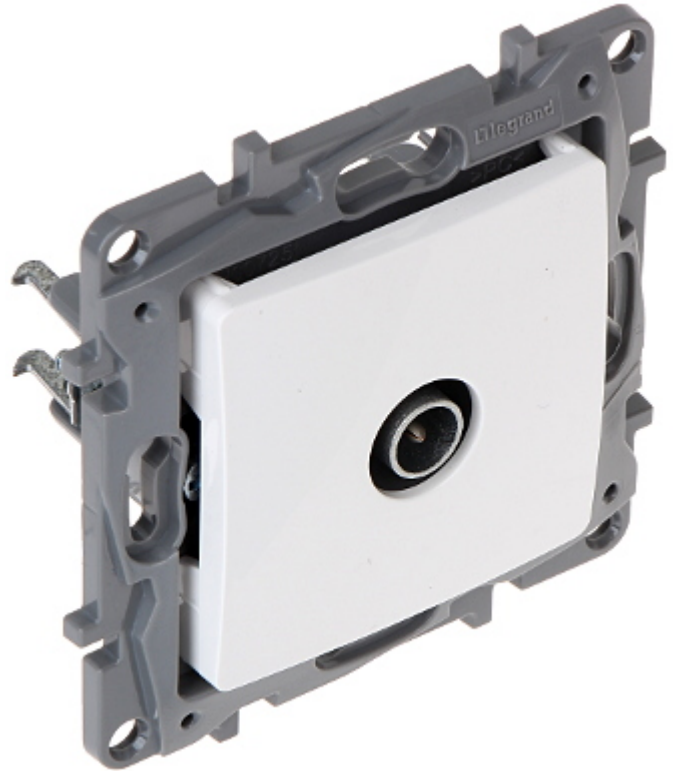

Code: LE-764551

END-OF-LINE OUTLET **LE-764551** TV Niloe LEGRAND

The LE-764551 end-of-line outlet is dedicated to the star-topology installations.

Mount:	Flush, Claw or screw mounting
TV frequency range:	5 ... 68 MHz 120 ... 862 MHz
TV tap attenuation:	1 dB
Application:	Niloe product series
Weight:	0.059 kg
Dimensions:	76 x 76 x 40 mm
Manufacturer / Brand:	LEGRAND
Guarantee:	2 years