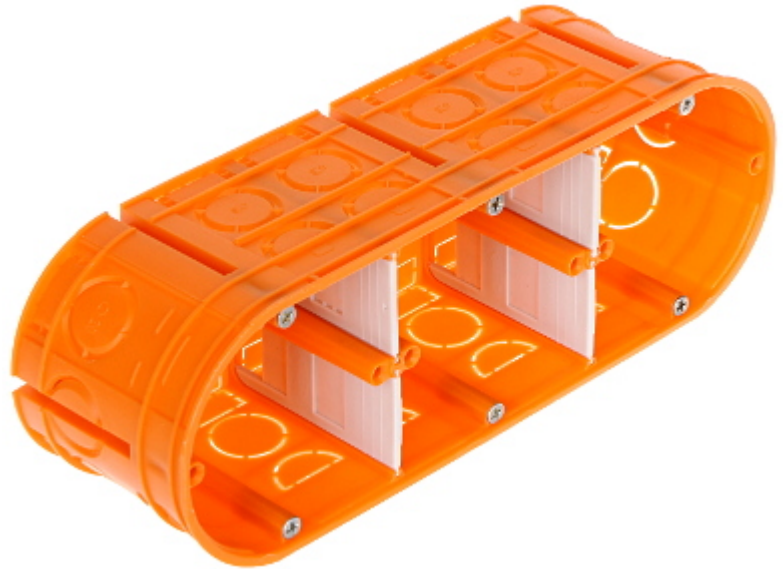

Code: M-3X60-F

## FLUSH BOX 3-GANG **M-3X60-F** SIMET

Flush mounting box.  
Possibility of vertical or horizontal mounting.

Number of sections:	3
"Index of Protection":	IP20
Main features:	<ul style="list-style-type: none"> <li>• Flush-mounted</li> <li>• 3 x 4 fixing points</li> <li>• 6 mounting screws, 4 cable partitions - included</li> </ul>
Material:	Plastic
Color:	Orange
Weight:	0.085 kg
Mounting holes distance:	60 mm
Dimensions:	213 x 71 x 63 mm
Manufacturer / Brand:	SIMET
Guarantee:	2 years