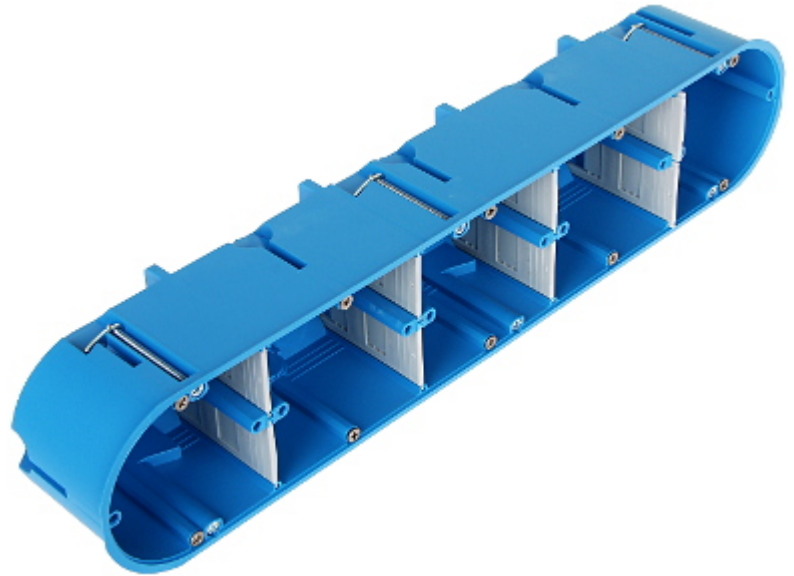

Code: P-5X60-D

FLUSH BOX 5-GANG **P-5X60-D** SIMET

Flush mounting box. The box is made from non-halogen, self-extinguishing plastic, intended for installation in hollow walls (plasterboard). Possibility of vertical or horizontal mounting.

Number of sections:	5
"Index of Protection":	IP30
Main features:	<ul style="list-style-type: none"> • Flush for hollow walls • stiffened construction • flammability index : 960 °C • Class V0 • 5 x 4 fixing points • 10 mounting screws, 6 special screws with holders to fastening to the wall, 8 cable partitions - included
Material:	halogen free and inflammable
Color:	Blue
Weight:	0.224 kg
Mounting holes distance:	60 mm
Dimensions:	357 x 71 x 63 mm
Manufacturer / Brand:	SIMET
Guarantee:	2 years