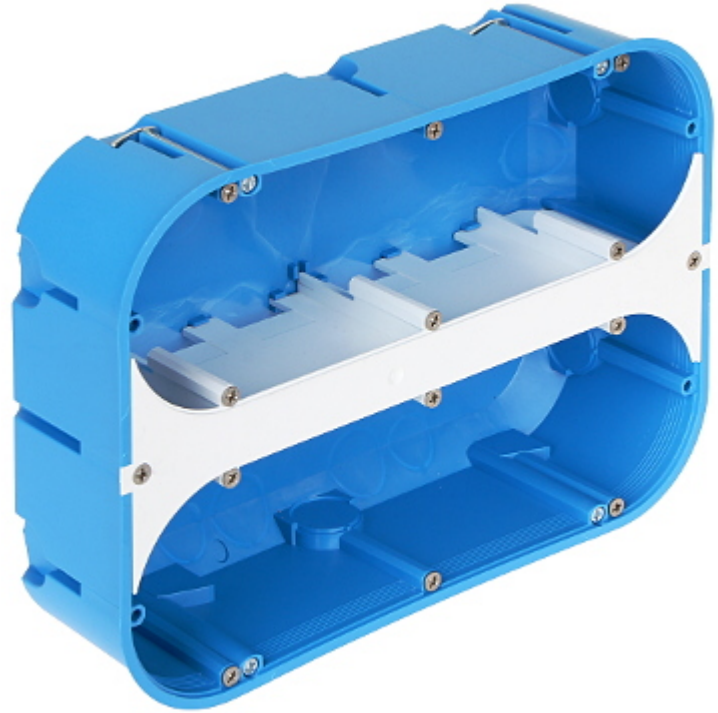

Code: P-6X60-D

FLUSH BOX 6-GANG **P-6X60-D**

Flush mounting box. The box is made from non-halogen, self-extinguishing plastic, intended for installation in hollow walls (plasterboard). Possibility of vertical or horizontal mounting.

Number of sections:	6
"Index of Protection":	IP30
Main features:	<ul style="list-style-type: none"> • Flush for hollow walls • stiffened construction • 960 °C flammability index • Class V0 • 16 fixing points • 12 mounting screws, 4 special screws with holders to fastening to the wall, 1 cable partition - included
Material:	halogen free and inflammable
Color:	Blue
Weight:	0.225 kg
Mounting holes distance:	60 mm
Dimensions:	229 x 171 x 68 mm
Guarantee:	2 years