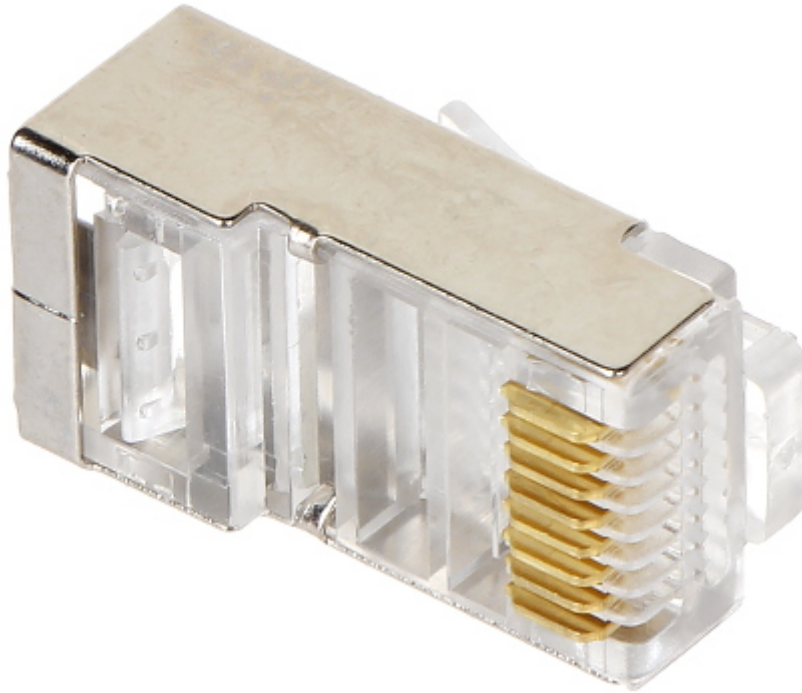

Code: RJ45/53-EKRAN*P10

SHIELDED MODULAR PLUG **RJ45/53-EKRAN*P10**

In package:	10 pcs The price for package
Connector type:	RJ-45 plug - 8 pin
Attachment of connector elements:	Crimping
Wire mounting:	Clamping on each wire with 3-pin edge
Application:	Twisted-pair cable
Material:	PET
Example of application:	<ul style="list-style-type: none">• UTP cat. 5e• FTP cat. 5
Main features:	<ul style="list-style-type: none">• Very easy and quick assembly• To crimp use the crimping tool HT-546
Weight:	0.002 kg
Guarantee:	2 years