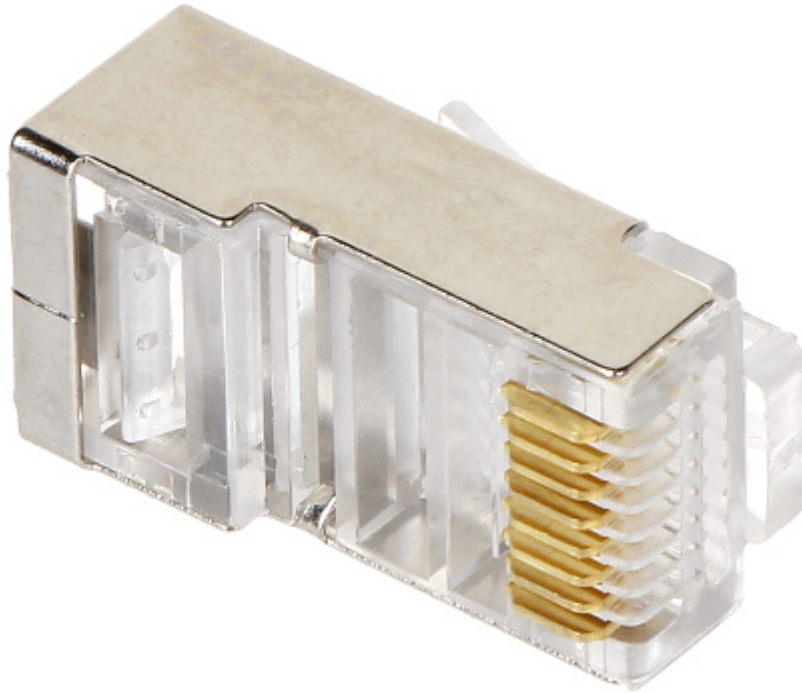

Code: RJ45/53-EKRAN*P10

SHIELDED MODULAR PLUG **RJ45/53-EKRAN*P10**

| | |
|-----------------------------------|---|
| In package: | 10 pcs The price for package |
| Connector type: | RJ-45 plug - 8 pin |
| Attachment of connector elements: | Crimping |
| Wire mounting: | Clamping on each wire with 3-pin edge |
| Application: | Twisted-pair cable |
| Material: | PET |
| Example of application: | <ul style="list-style-type: none"> • UTP cat. 5e • FTP cat. 5 |
| Main features: | <ul style="list-style-type: none"> • Very easy and quick assembly • To crimp use the crimping tool HT-546 |
| Weight: | 0.002 kg |
| Guarantee: | 2 years |