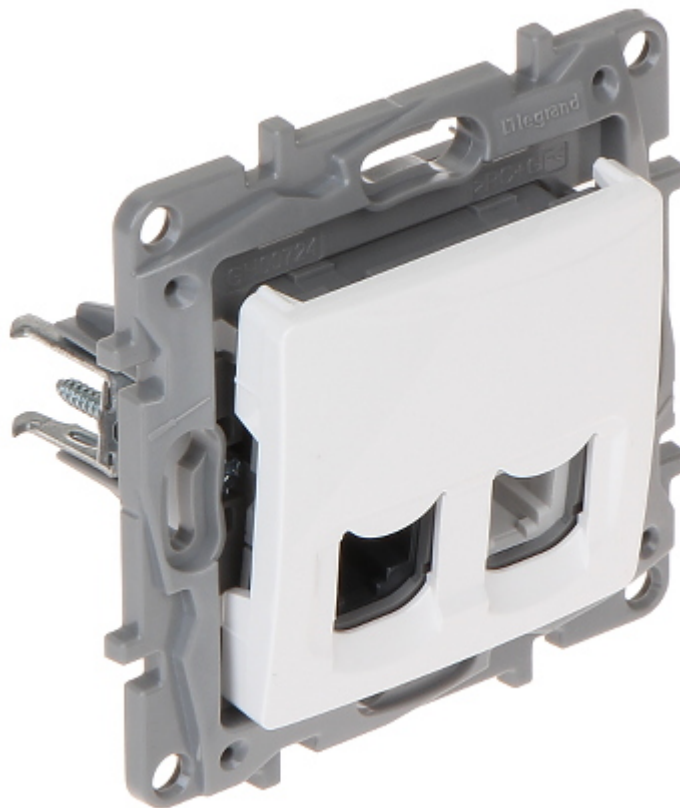

Code: LE-764570

RJ-11 + RJ-45 END-OF-LINE OUTLET **LE-764570** Niloe LEGRAND

The device is structured cabling termination for telephone cables and UTP cat.5e cables.

Mount:	Ø 60 mm (flush mounting box), Claw or screw mounting
Material:	Plastic
Color:	White
Application:	RJ-11, RJ-45
Application:	Niloe product series
Number of outputs:	2
Main features:	<ul style="list-style-type: none"> • It is compatible with Category 5e, • Convenient system for twisted-pair mounting requires no tools
Weight:	0.047 kg
Dimensions:	76 x 76 x 43 mm
Manufacturer / Brand:	LEGRAND
Guarantee:	2 years