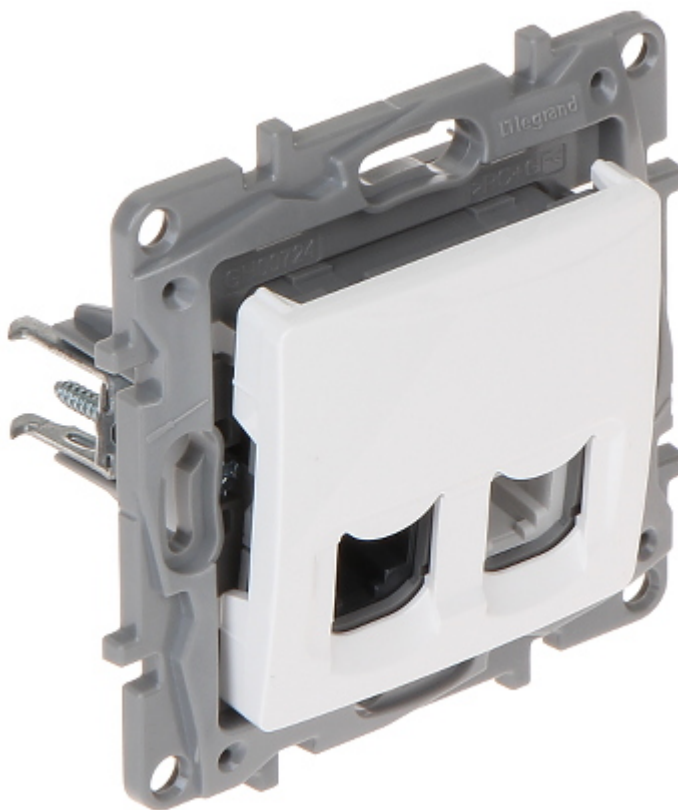

Code: LE-764570

## RJ-11 + RJ-45 FINAL SOCKET **LE-764570** Niloe LEGRAND

The device is structured cabling termination for telephone cables and UTP cat.5e cables.

Mount:	Ø 60 mm (flush mounting box), Claw or screw mounting
Material:	Plastic
Color:	White
Application:	RJ-11, RJ-45
Application:	Niloe product series
Number of outputs:	2
Main features:	<ul style="list-style-type: none"> <li>• It is compatible with Category 5e,</li> <li>• Convenient system for twisted-pair mounting requires no tools</li> </ul>
Weight:	0.047 kg
Dimensions:	76 x 76 x 43 mm
Manufacturer / Brand:	LEGRAND
Guarantee:	2 years