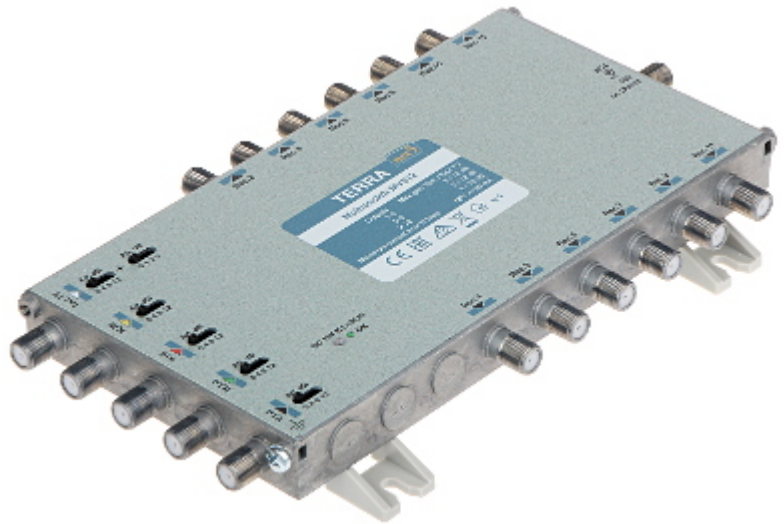

Code: MV-512

## MULTISWITCH **MV-512** 5 INPUTS / 12 OUTPUTS TERRA

Radial multiswitches from MV series are dedicated for medium and large SMATV systems with distribution of SAT IF and terrestrial TV signals, however they can also be used in smaller installations.

The MV-512 multiswitch has an active (amplified) line for terrestrial and satellite TV. The adjustment of the gain (signal level) for each SAT IF and DVB-T lines is made with dedicated switches.

Die-cast housing guarantees high screening efficiency - class A.

Inputs:	4x 950 MHz ... 2400 MHz , 1x 47 MHz ... 862 MHz - Active
Outputs:	12x 47 MHz ... 2400 MHz
Switching signals:	14 V / 18 V 0 Hz / 22 kHz
SAT amplification (cable pre-correction):	3 ... 14 dB
TV amplification (cable pre-correction):	-3 ... 5 dB
SAT Gain control:	12 dB by 4 dB step
TV Gain control:	15 dB by 1 dB step
Isolation:	<ul style="list-style-type: none"> <li>• Between inputs SAT/SAT <math>\geq 30</math> dB</li> <li>• Outputs <math>\geq 30</math> dB SAT</li> <li>• Outputs <math>\geq 35</math> dB DVB-T</li> </ul>
Maximal output level SAT:	105 dB $\mu$ V
Maximal output level TV:	84 ... 88 dB $\mu$ V
Pre-amplifiers powering:	—
Power supply:	Inputs HL/HH Power adapter 18 V DC / 1 A (not included)
Dimensions:	227 x 135 x 30 mm
Weight:	0.64 kg
Manufacturer / Brand:	TERRA
Guarantee:	2 years