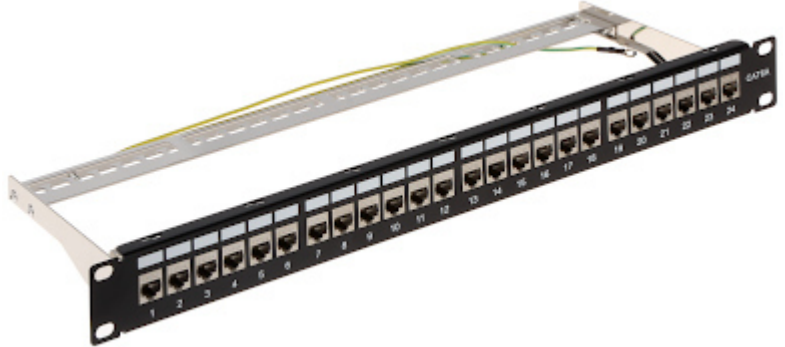

Code: PP-24/RJ-FX/6AC2

PATCH PANEL KEYSTONE **PP-24/RJ-FX/6AC2**

Patch panel with KEYSTONE RJ-45 connectors.
Using the shielded RJ-45 sockets and FTP cable you can ensure shield continuity.

Number of ports:	24 pcs
Material:	Metal
Color:	Black
Application:	RACK 19", 1U
Main features:	<ul style="list-style-type: none"> • It is compatible with Category 6a • RJ-45 sockets shielded • Spring terminals for twisted-pair cable allow to quick assembly without any tools • On the device mainboard there are holes to cables mounting using cable ties
Weight:	1.26 kg
Dimensions:	483 x 154 x 44 mm
Guarantee:	3 years