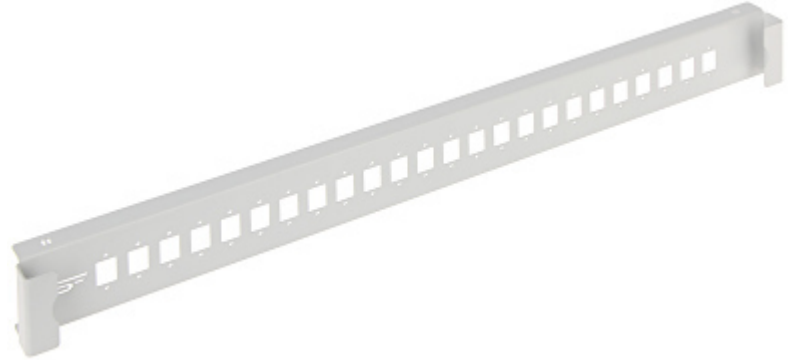

Code: P19-1U-24S-G

## SC PATCH PANEL **P19-1U-24S-G** STALFLEX

1U patch panel front for 24 adapters SC simplex / LC duplex.

Number of outlets:	24 x SC simplex / 24 x LC duplex
Adapter hole dimensions:	13 x 10 mm
Support:	PPO-1U/3
Color:	Light gray
Housing:	1U
Manufacturer / Brand:	STALFLEX
Guarantee:	2 years