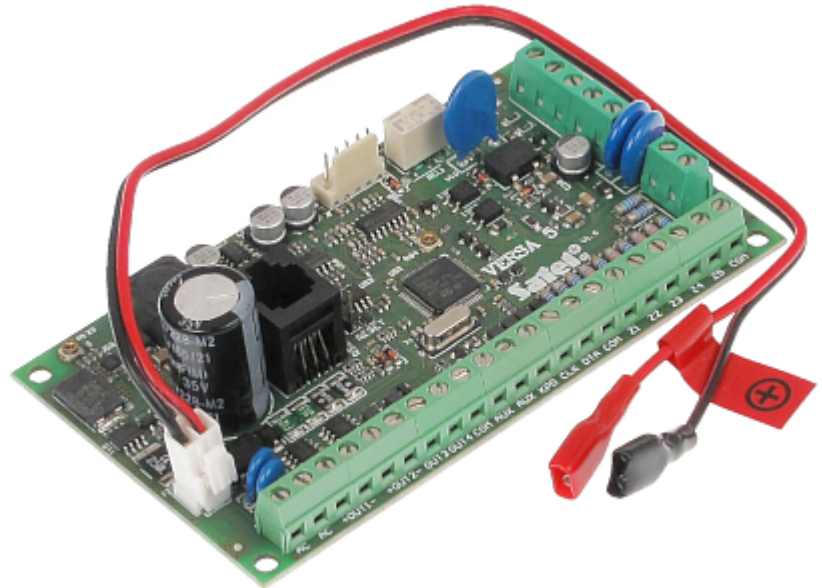

Code: VERSA-5/EN

ALARM CONTROL PANEL **VERSA-5/EN** SATEL

The VERSA-5/EN alarm control panel is intended for security of small and medium-sized facilities, offering comprehensive functionality in the field of security systems. The device has the possibility of wired and wireless extensions, and advanced communication features available through a dedicated GSM/GPRS and TCP/IP communicators.

Mainboard inputs:	5 pcs
Mainboard outputs:	4 pcs
Maximal number of supported inputs:	30 pcs
Maximal number of supported outputs:	12 pcs
Current-carrying capacity, low-current programmable outputs:	50 mA
Current-carrying capacity, high-current programmable outputs (+/-10%):	1.1 A - 2 pcs
Maximal load:	1 A
Users + admins:	30 + 1
Partitions:	—
Zones:	2
Expansion modules:	max. 3
Events memory:	2047
Timers:	4
Supported keypads:	max. 6 pcs
Supporting the wireless ABAX system via bus:	✓
Keyboard included:	—

DATA SHEET

Enclosure included:	—
Protection class (Grade):	2
Power supply:	18 V AC / 90 mA
Operation temp:	-10 °C ... 55 °C
Permissible relative humidity:	93 %
Weight:	0.92 kg
Dimensions:	120 x 68 mm
Supported languages:	English
Manufacturer / Brand:	SATEL
Guarantee:	2 years