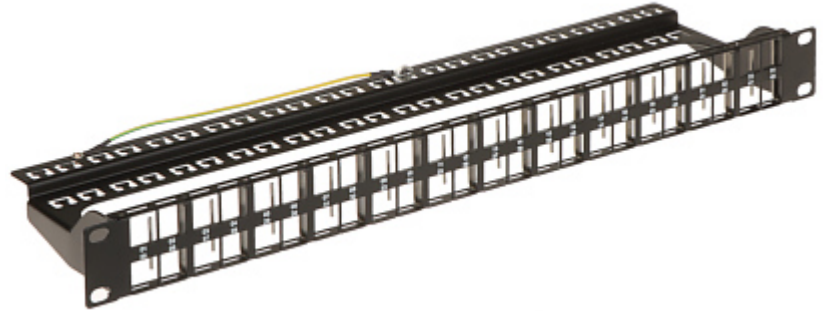

Code: PP-48/FX/C

## PATCH PANEL KEYSTONE **PP-48/FX/C**

Patch panel for KEYSTONE connectors.

Place for connectors:	48 pcs
Material:	Metal
Color:	Black
Application:	RACK 19", 1U
Main features:	On the device mainboard there are holes to cables mounting using cable ties
Weight:	0.48 kg
Dimensions:	483 x 120 x 45 mm
Guarantee:	<b>3 years</b>