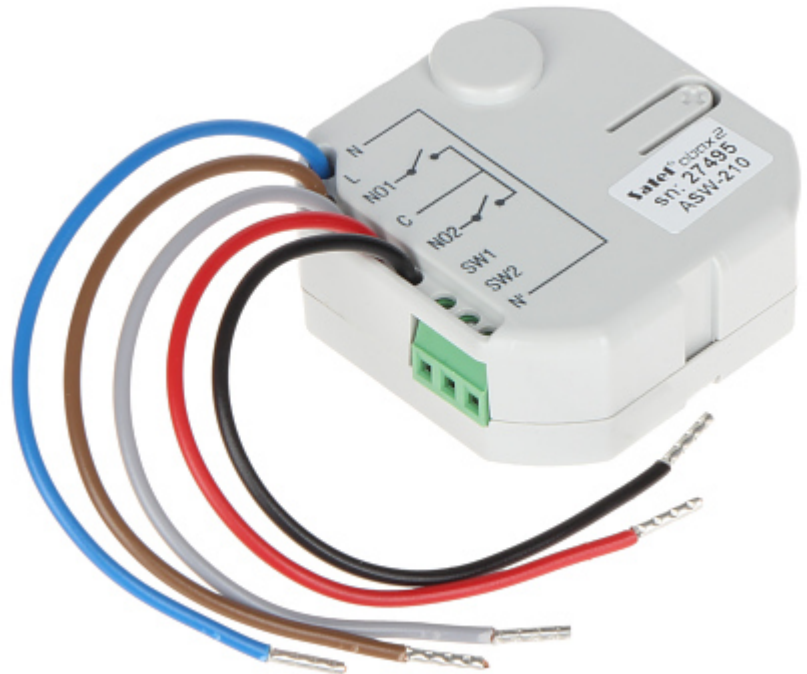

Code: ASW-210

WIRELESS TWO-CHANNEL 230V AC CONTROLLER **ASW-210** ABAX/ABAX2 SATEL

The ASW-210 module is intended for remote switching on and off of devices powered from the 230V AC mains. The device has a compact dimensions and is intended for mounting inside the box. The ASW-210 supports the other devices compatible with wireless ABAX/ABAX2 system.

Support:	ABAX/ABAX2 • ACU-220, ACU-280, ARU-200 • Cooperation available soon : ACU-120, ACU-270, INTEGRA-128-WRL, ARU-100
Number of control inputs:	2 pcs
Main features:	<ul style="list-style-type: none"> • The ASW-210 module is intended for remote switching on and off of devices powered from the 230V AC mains, • The control inputs are designed for connecting, for example, wall switches (mono and bistable), • Remote configuration, • Remote update of module software
Weight:	0.04 kg
Dimensions:	47 x 47 x 21 mm
Manufacturer / Brand:	SATEL
Guarantee:	2 years