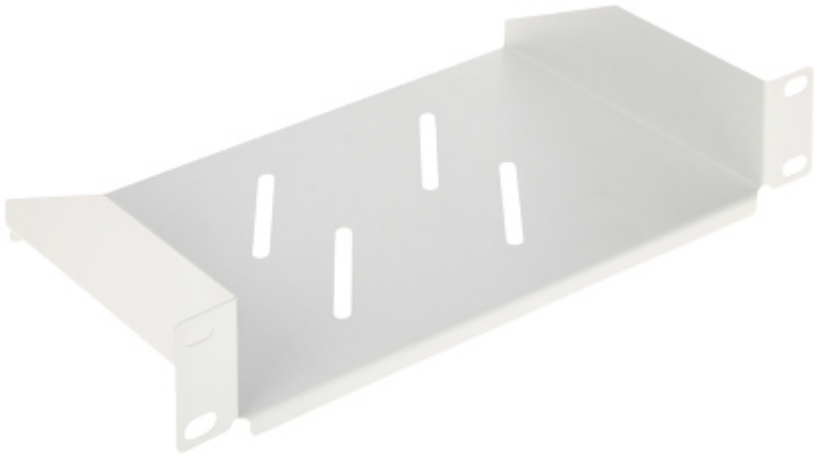

Code: E-RSF10-1U-150G

## SHELF **E-RSF10-1U-150G** 145 mm

The shelf for the RACK 10" cabinet, designed for devices with housings which don't support the RACK cabinet mounting standard.

Width:	10 "
Height:	1 U
Depth:	145 mm
Mount:	four-point
Color:	Gray
Weight:	0.21 kg
Guarantee:	2 years