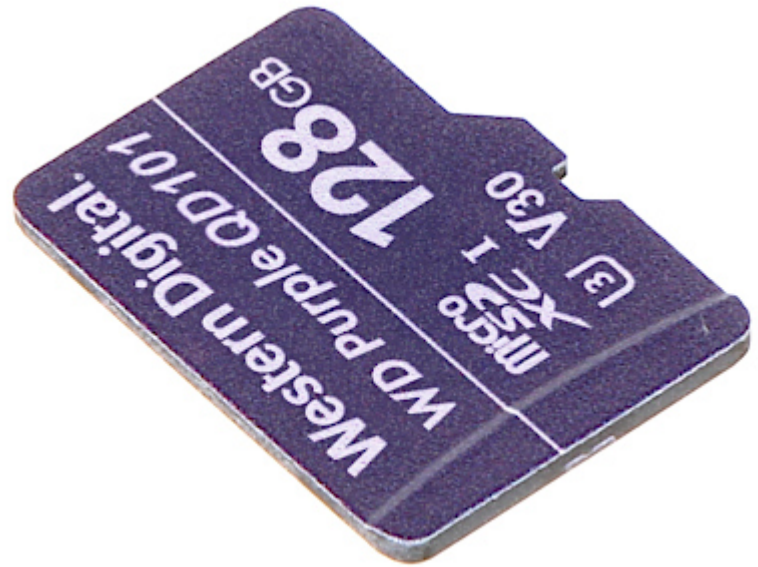

Code: SD-MICRO-10/128-WD

MEMORY CARD **SD-MICRO-10/128-WD** microSD UHS-I, SDXC 128 GB Western Digital

The microSD™ WD Purple™ card is the result of an in-depth analysis of three generations of products for industrial use developed specifically for surveillance systems.

The Western Digital Purple cards are the new generation of the data storage media, which offer high capacity, high transfer rate, high re-record-ability and perfect data protection.

| | |
|-----------------------|--|
| Type: | microSD |
| Type: | UHS-I, SDXC |
| Capacity: | 128 GB |
| Read speed: | max. 100 MB/s |
| Write transfer rate: | max. 60 MB/s |
| Class: | 10, U3, V30 |
| SD Adapter: | — |
| Main features: | <ul style="list-style-type: none"> • Product optimized for cameras operating in continuous mode 24/7 • High resistance to changing weather conditions and humidity - withstands temperatures from -25°C ... 85°C • Secure local memory in the event of a failure, enabling continuous recording even in the case of a temporary disconnection of the camera |
| Dimensions: | 15 x 11 x 1 mm |
| Manufacturer / Brand: | Western Digital |
| Guarantee: | 2 years |