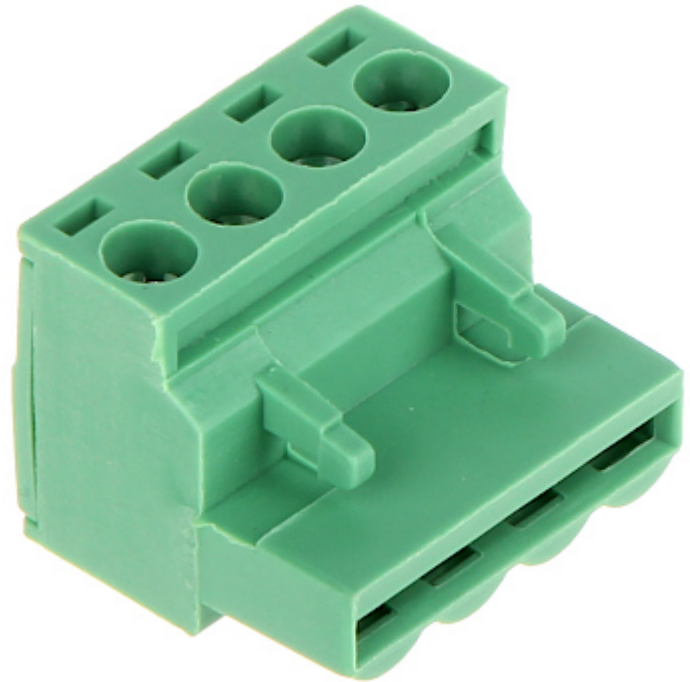

Code: APWK/KOSTKA

MOUNTING CUBE FOR EMERGENCY BUTTON **APWK/KOSTKA**

Connection cube for APWK emergency buttons.

Connectors type:	4 x screw terminals
Number of terminal pairs:	4
Color:	Green
Weight:	0.008 kg
Dimensions:	21 x 19 x 16 mm
Guarantee:	2 years