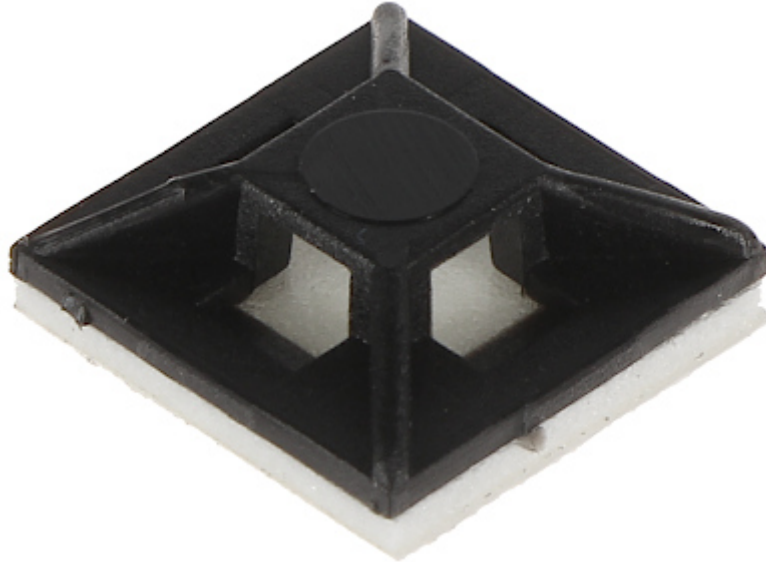

Code: PS-3-12X12/B

## CABLE TIE HOLDER **PS-3-12X12/B**

Holes dimensions:	3 x 1.5 mm
Assembly:	The bottom layer is equipped with a Scotch tape
Color:	Black
Dimensions:	13 x 13 x 4.5 mm
Guarantee:	2 years