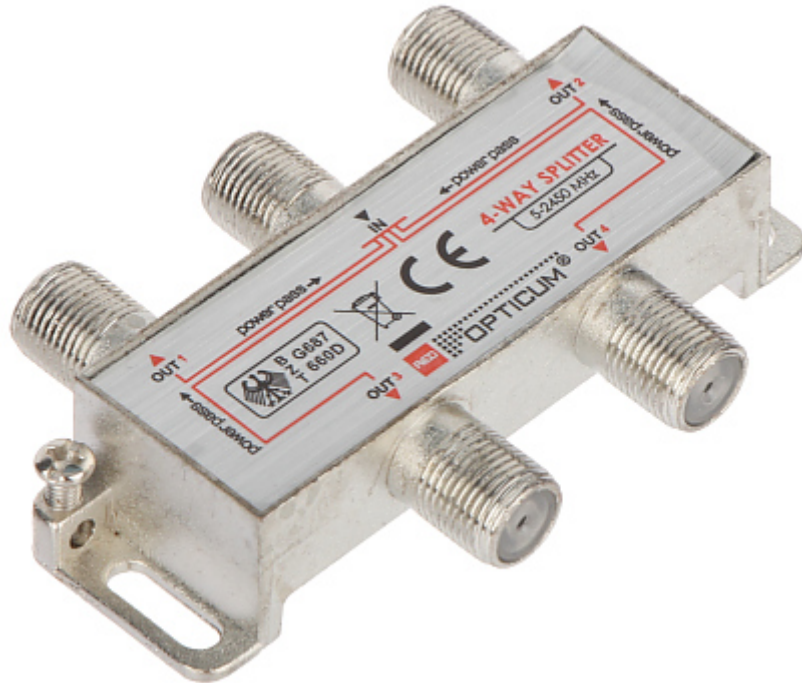

Code: RI-4/1F-SAT-OPTI

## SPLITTER **RI-4/1F-SAT-OPTI** OPTICUM

Number of inputs:	1 pcs
Number of outputs:	4 pcs
Frequency range:	5 ... 2450 MHz
Attenuation:	< 11.9 dB
Possibility to pass the DC voltage to the preamplifier:	✓
Shielding:	✓
Impedance:	75 Ω
Weight:	0.04 kg
Dimensions:	73 x 46 x 17 mm
Manufacturer / Brand:	OPTICUM
Guarantee:	2 years