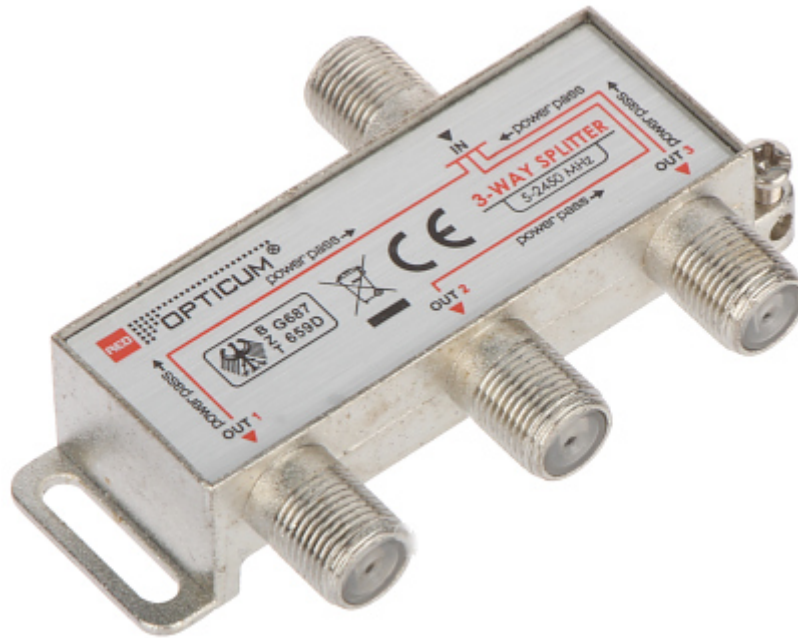

Code: RI-3/1F-SAT-OPTI

SPLITTER **RI-3/1F-SAT-OPTI** OPTICUM

Number of inputs:	1 pcs
Number of outputs:	3 pcs
Frequency range:	5 ... 2450 MHz
Possibility to pass the DC voltage to the preamplifier:	✓
Shielding:	✓
Impedance:	75 Ω
Weight:	0.04 kg
Dimensions:	73 x 46 x 17 mm
Manufacturer / Brand:	OPTICUM
Guarantee:	2 years