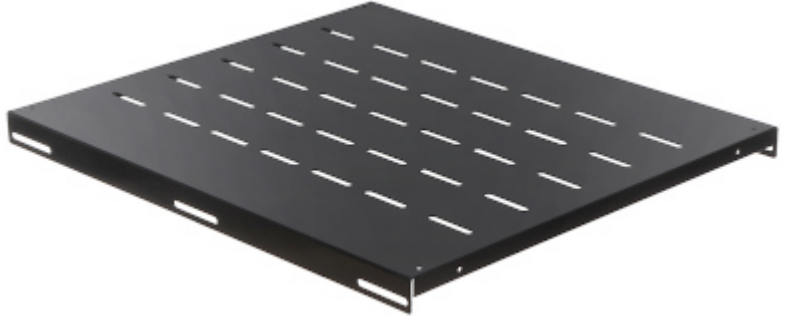

Code: P19F/550*P2

SHELF **P19F/550*P2** 550 mm

The shelf for the RACK 19" cabinet, designed for devices with housings which don't support the RACK cabinet mounting standard.

Shelf is designed to mount inside Rack cabinets with depth of 800 mm.

In package:	2 pcs The price for package
Width:	19 "
Depth:	550 mm
Mount:	four-point
Weight:	2.9 kg
Dimensions:	488 x 550 x 33 mm
Guarantee:	2 years